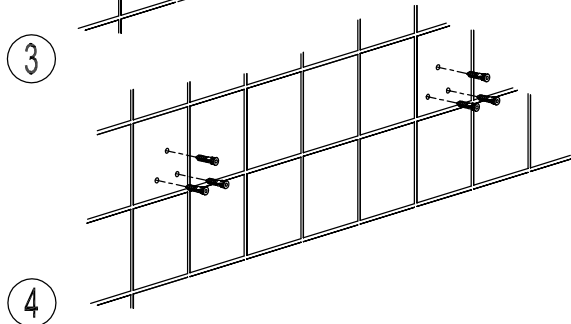

HOTEL SHELF

XX40-43

INSTALLATION
INSTRUCTIONS

*Complement
your purchase
with these
fine accessories
also from
GINGER®:*

*Towel Bars
Towel Rings
Toilet Tissue Holders
Hooks
Soap Dishes
Tumbler Holders
Toiletry Shelves
Grab Bars
Mirrors
Lights
Bud Vases
Hotel Shelves
Shower Curtain Rods
Soap & Bottle Baskets
Cabinet Hardware*

GINGER®

2001 CARNEGIE AVE
SANTA ANA CA
T. 949-417-5207
www.gingerco.com

GINGER®

INSTALLATION INSTRUCTIONS

HOTEL SHELF XX40-43

CARE OF FINE BRASS

To clean, use warm water only.
NEVER use abrasives or detergents.