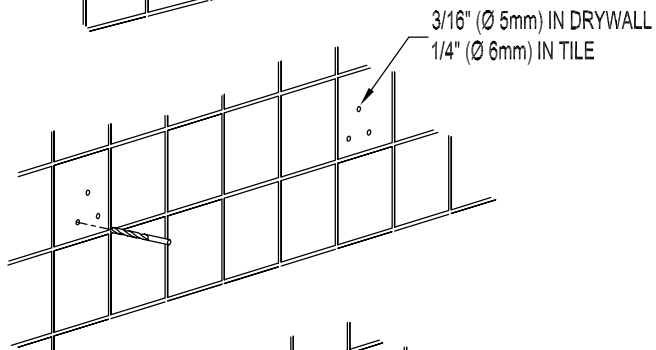

GINGER®

2001 CARNEGIE AVE
SANTA ANA CA
T. 949-417-5207
www.gingerco.com

GINGER®

INSTALLATION INSTRUCTIONS

HOTEL SHELF XX40-43

CARE OF FINE BRASS

To clean, use warm water only.
NEVER use abrasives or detergents.