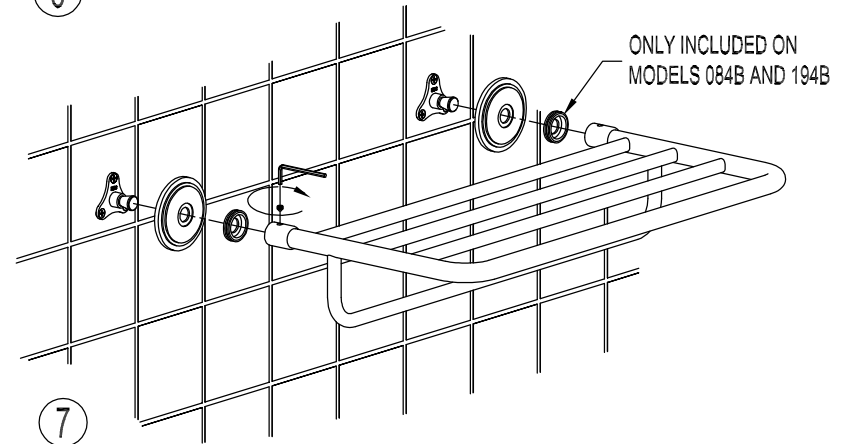

HOTEL SHELF

XX40-43

INSTALLATION
INSTRUCTIONS

*Complement
your purchase
with these
fine accessories
also from
GINGER®:*

*Towel Bars
Towel Rings
Toilet Tissue Holders
Hooks
Soap Dishes
Tumbler Holders
Toiletry Shelves
Grab Bars
Mirrors
Lights
Bud Vases
Hotel Shelves
Shower Curtain Rods
Soap & Bottle Baskets
Cabinet Hardware*

GINGER®

2001 CARNEGIE AVE
SANTA ANA CA
T. 949-417-5207
www.gingerco.com

GINGER®

INSTALLATION INSTRUCTIONS

HOTEL SHELF XX40-43

CARE OF FINE BRASS

To clean, use warm water only.
NEVER use abrasives or detergents.