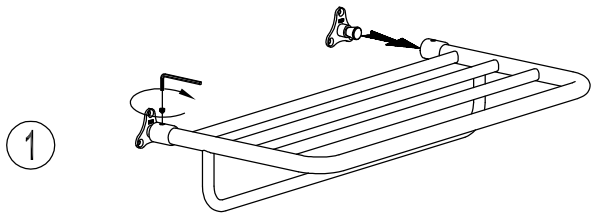

HOTEL SHELF

XX40-43

INSTALLATION
INSTRUCTIONS

*Complement
your purchase
with these
fine accessories
also from
GINGER®:*

*Towel Bars
Towel Rings
Toilet Tissue Holders
Hooks
Soap Dishes
Tumbler Holders
Toiletry Shelves
Grab Bars
Mirrors
Lights
Bud Vases
Hotel Shelves
Shower Curtain Rods
Soap & Bottle Baskets
Cabinet Hardware*

GINGER®

2001 CARNEGIE AVE
SANTA ANA CA
T. 949-417-5207
www.gingerco.com

GINGER®

INSTALLATION INSTRUCTIONS

HOTEL SHELF XX40-43

CARE OF FINE BRASS

To clean, use warm water only.
NEVER use abrasives or detergents.