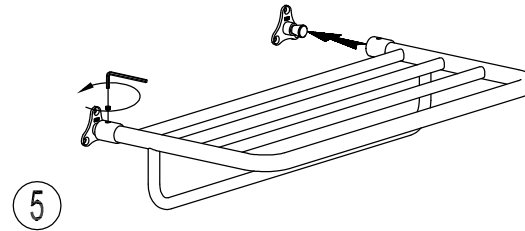

HOTEL SHELF

XX40-43

INSTALLATION
INSTRUCTIONS

*Complement
your purchase
with these
fine accessories
also from
GINGER®:*

*Towel Bars
Towel Rings
Toilet Tissue Holders
Hooks
Soap Dishes
Tumbler Holders
Toiletry Shelves
Grab Bars
Mirrors
Lights
Bud Vases
Hotel Shelves
Shower Curtain Rods
Soap & Bottle Baskets
Cabinet Hardware*

GINGER®

2001 CARNEGIE AVE
SANTA ANA CA
T. 949-417-5207
www.gingerco.com

GINGER®

INSTALLATION INSTRUCTIONS

HOTEL SHELF XX40-43

CARE OF FINE BRASS

To clean, use warm water only.
NEVER use abrasives or detergents.