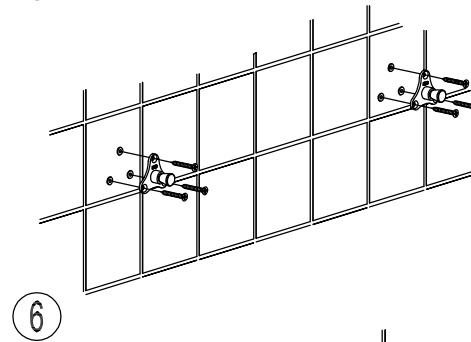

GINGER®

2001 CARNEGIE AVE
SANTA ANA CA
T. 949-417-5207
www.gingerco.com

GINGER®

INSTALLATION INSTRUCTIONS

HOTEL SHELF XX40-43

CARE OF FINE BRASS

To clean, use warm water only.
NEVER use abrasives or detergents.