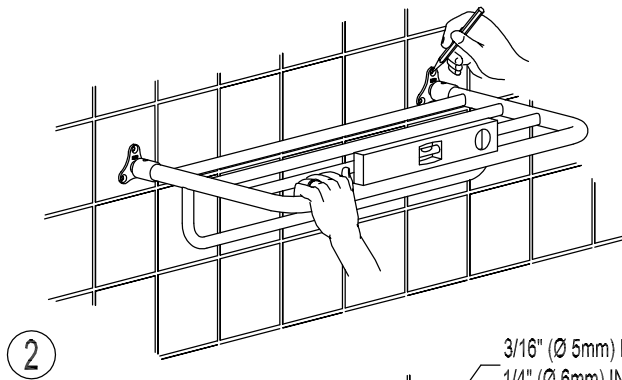

HOTEL SHELF

XX40-43

INSTALLATION
INSTRUCTIONS

*Complement
your purchase
with these
fine accessories
also from
GINGER®:*

*Towel Bars
Towel Rings
Toilet Tissue Holders
Hooks
Soap Dishes
Tumbler Holders
Toiletry Shelves
Grab Bars
Mirrors
Lights
Bud Vases
Hotel Shelves
Shower Curtain Rods
Soap & Bottle Baskets
Cabinet Hardware*

GINGER®

2001 CARNEGIE AVE
SANTA ANA CA
T. 949-417-5207
www.gingerco.com

GINGER®

INSTALLATION INSTRUCTIONS

HOTEL SHELF XX40-43

CARE OF FINE BRASS

To clean, use warm water only.
NEVER use abrasives or detergents.