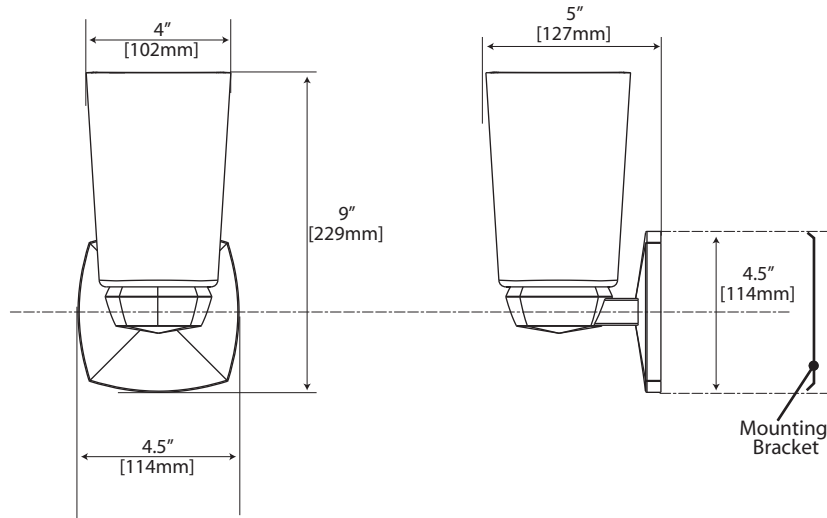

Single Scence

#1690 (Chrome), #1691 (Satin Nickel)
Requires a medium base light bulb (100 watt maximum)

Triple Scence

#1696 (Chrome), #1697 (Satin Nickel)
Requires three medium base light bulbs (100 watt maximum)