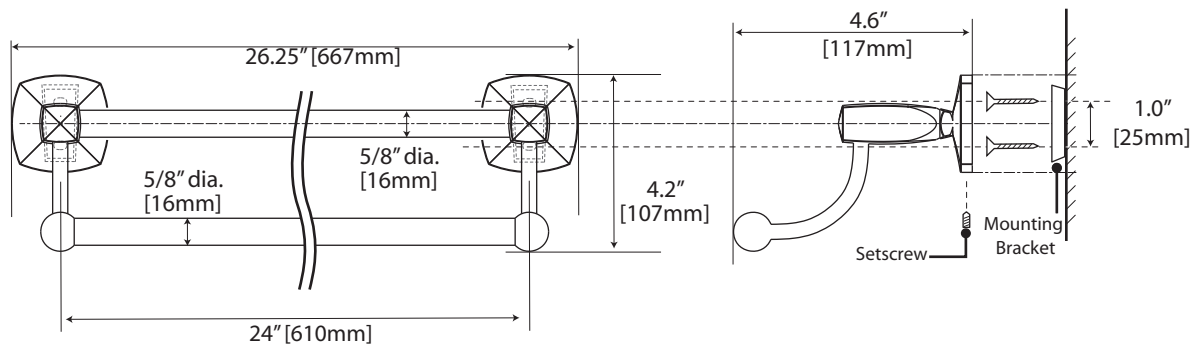

## 24" & 18" Towel Bar

24": #4140 (Chrome), #4150 (Satin Nickel)  
 18": #4141 (Chrome), #4151 (Satin Nickel)

## 24" Double Towel Bar

#4144 (Chrome)  
 #4154 (Satin Nickel)