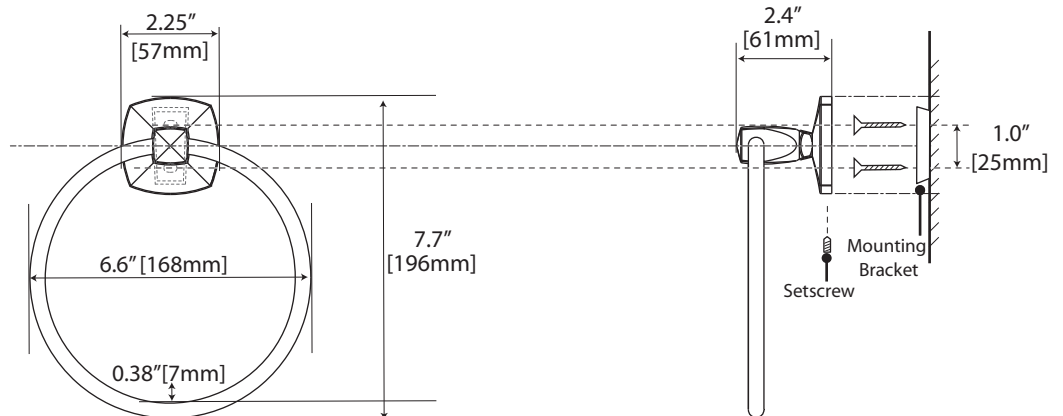

Towel Ring

#4142 (Chrome)
#4152 (Satin Nickel)