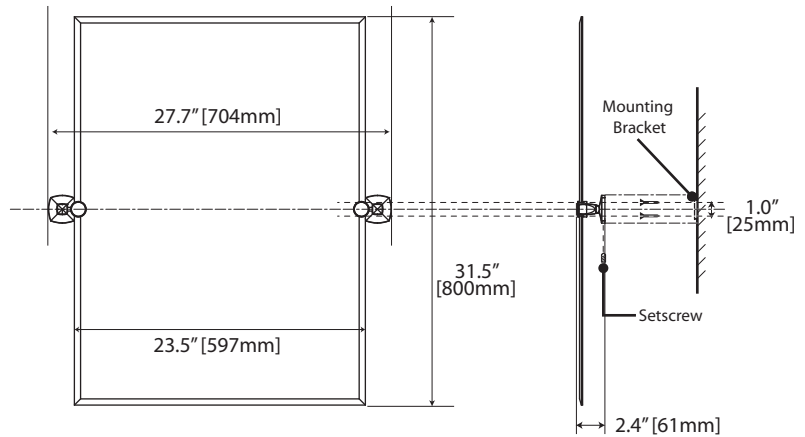

Rectangle Mirror

#4149S (Chrome)
#4159S (Satin Nickel)