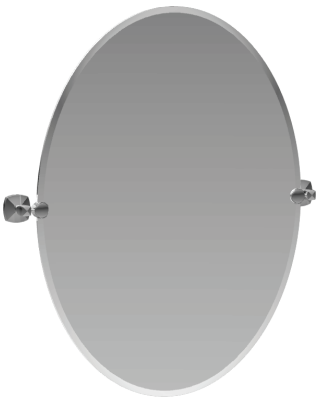

## 24" & 18" Towel Bar

24": #4140 (Chrome), #4150 (Satin Nickel)  
 18": #4141 (Chrome), #4151 (Satin Nickel)

## 24" Double Towel Bar

#4144 (Chrome)  
 #4154 (Satin Nickel)

## Glass Shelf

#4146 (Chrome)  
 #4156 (Satin Nickel)

## Robe Hook

#4145 (Chrome)  
#4155 (Satin Nickel)

**Rectangle Mirror**

#4149S (Chrome)  
 #4159S (Satin Nickel)

**Large Oval Mirror**

#4149LG (Chrome)  
 #4159LG (Satin Nickel)

**Oval Mirror**

#4149 (Chrome)  
 #4159 (Satin Nickel)