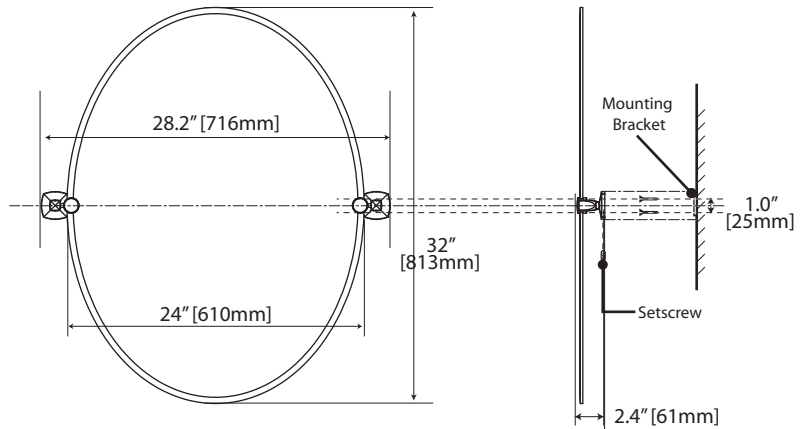

## Robe Hook

#4145 (Chrome)  
#4155 (Satin Nickel)

**Rectangle Mirror**

#4149S (Chrome)  
 #4159S (Satin Nickel)

**Large Oval Mirror**

#4149LG (Chrome)  
 #4159LG (Satin Nickel)

**Oval Mirror**

#4149 (Chrome)  
 #4159 (Satin Nickel)