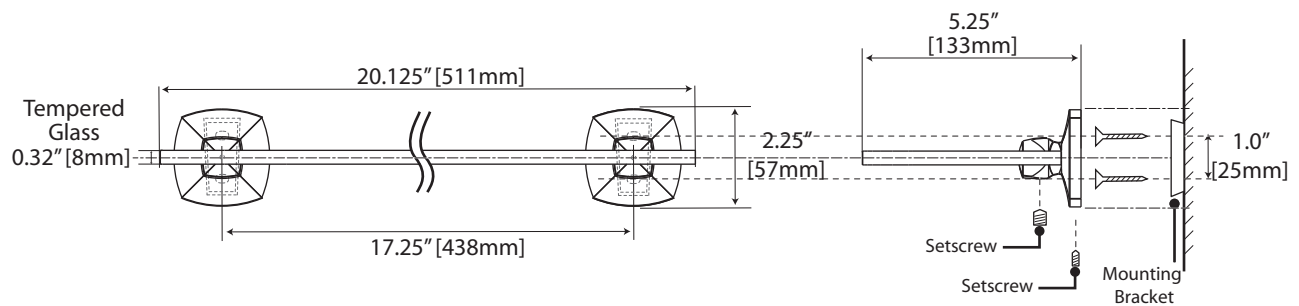

Jewel Collection

General specifications

24" & 18" Towel Bar

24": #4140 (Chrome), #4150 (Satin Nickel)
18": #4141 (Chrome), #4151 (Satin Nickel)

24" Double Towel Bar

#4144 (Chrome)
#4154 (Satin Nickel)

Glass Shelf

#4146 (Chrome)
#4156 (Satin Nickel)