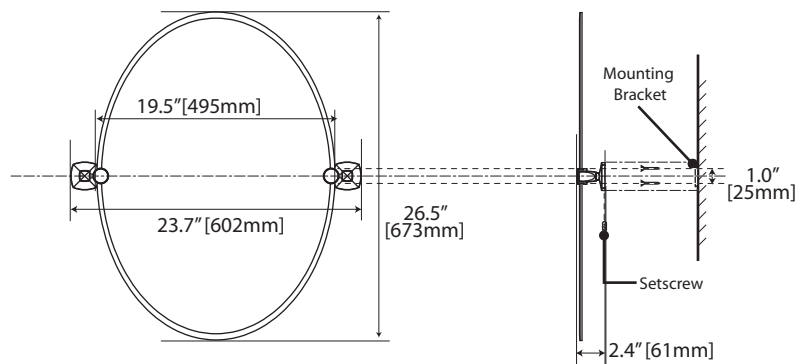

## Robe Hook

#4145 (Chrome)  
#4155 (Satin Nickel)

**Rectangle Mirror**

#4149S (Chrome)  
 #4159S (Satin Nickel)

**Large Oval Mirror**

#4149LG (Chrome)  
 #4159LG (Satin Nickel)

**Oval Mirror**

#4149 (Chrome)  
 #4159 (Satin Nickel)