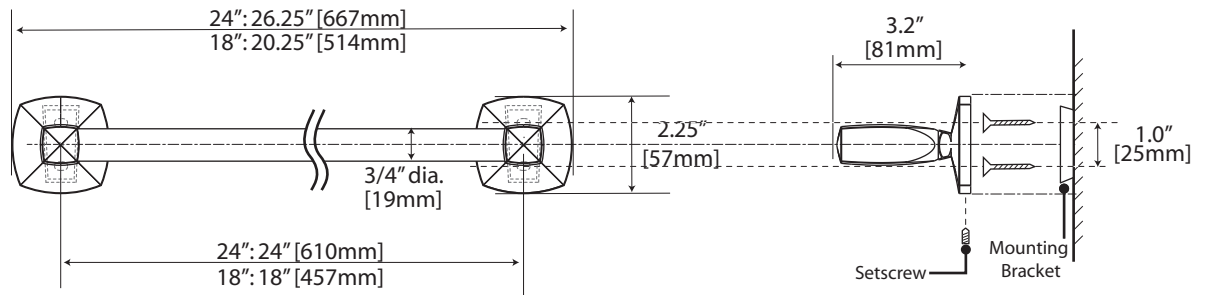

## 24" & 18" Towel Bar

24": #4140 (Chrome), #4150 (Satin Nickel)  
 18": #4141 (Chrome), #4151 (Satin Nickel)

## 24" Double Towel Bar

#4144 (Chrome)  
 #4154 (Satin Nickel)