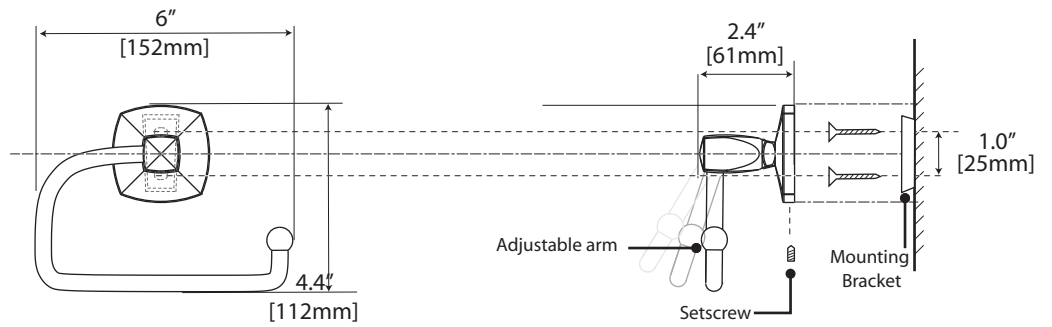

Jewel Collection

General specifications

Tissue Holder (Euro)

#4143 (Chrome)
#4153 (Satin Nickel)