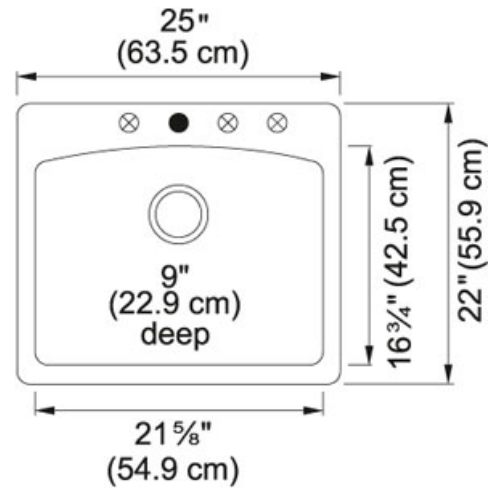

Ellipse ESDB25229-1 Granite Mocha | 114.0155.300

FAMILY : Sinks | SERIE : Ellipse | MODEL : ESDB25229-1 | FINISH : Granite Mocha | INSTALLATION TYPE : Dual | STYLE : Transitional

TECHNICAL DATA

Minimum Cabinet Size	27"
Drain Opening	3 1/2"
Faucet Hole	1; 3 Predrilled
Width overall	22"
Depth Overall	9"
Length of large bowl	21 5/8"
Width of large bowl	16 3/4"
Depth of large bowl	11 7/16"
Number of Bowls	1
Type of Material	Granite
Where to buy	Showroom