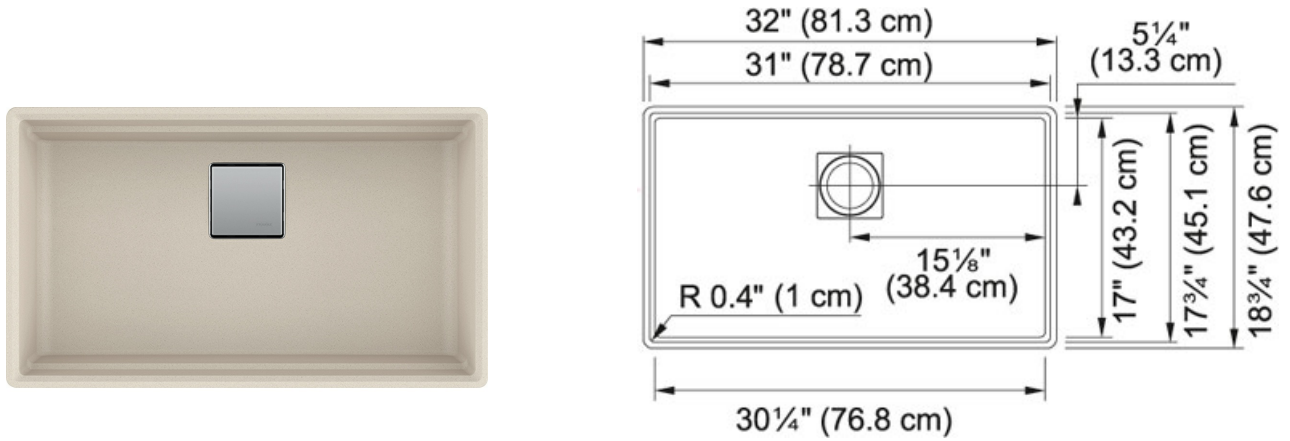

Peak PKG11031CHA Granite Champagne | 125.0389.570

FAMILY : Sinks | SERIE : Peak | MODEL : PKG11031CHA | FINISH : Granite Champagne | INSTALLATION TYPE : Undermount |
 STYLE : Contemporary

TECHNICAL DATA

Minimum Cabinet Size	36"
Drain Opening	3 1/2"
Length overall	32"
Width overall	18 3/4"
Length of large bowl	31"
Width of large bowl	17 3/4"
Depth of large bowl	9 1/2"
Number of Bowls	1
Type of Material	Granite
Where to buy	Showroom