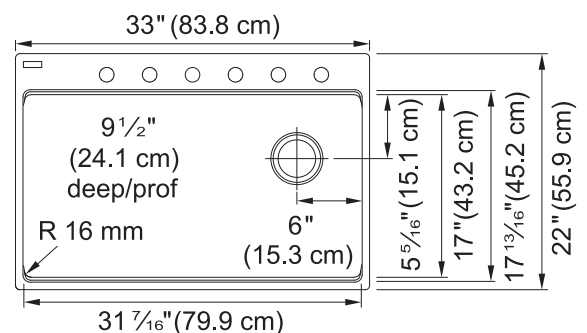

Dimensional Drawing

6 pre-scored holes for faucet and accessories