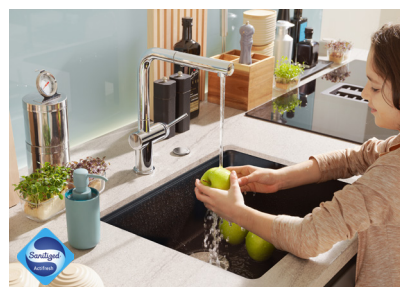

Maris

Usher in a new era.

For those who prefer a lot of space

The rear offset drain maximizes the usable surface of the bowl and creates extra cabinet space beneath the sink. Add an optional drain cover to conceal the strainer and you create a level workspace in the bottom of the sink.

Wash, prep, work, and life

With our easy-to-use integrated ledge system, you'll accomplish more with your sink while making the most of your surrounding counter space. Custom fit cutting boards, roller mats and colanders are designed to keep all your kitchen tasks within reach.

A fresh start in every detail

Maris granite sinks are enhanced with Sanitized® Technology, which works behind the scenes to neutralize odors and reduce bacteria and microbe growth by 99%. Designed to withstand scratches, stains, and high temperatures, your sink will retain its elegance for years.

FRANKE

MARIS

GRANITE 33" SINGLE BOWL SINK Model MAG61031OW

TECHNICAL FEATURES

Overall Sink Size (OD)	33" x 22"
Bowl Size (ID)	31 $\frac{7}{16}$ " x 17"
Bowl Depth (ID)	9 $\frac{1}{2}$ "
Corner Radius	16mm
Minimum Cabinet Size	36"
Installation Type	Topmount
Weight	40 lbs.
Warranty	Limited Lifetime