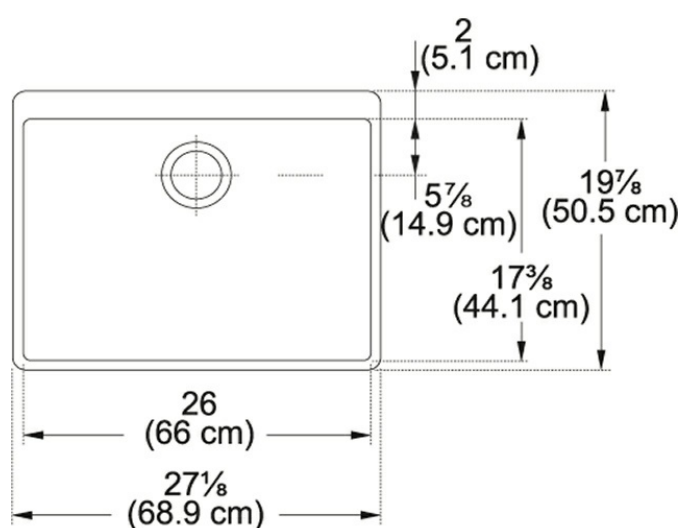

### Technical Drawing

### Product Dimensions

Length overall	27 1/8"
Width overall	19 7/8"
Depth Overall	7 7/8"
Length of large bowl	26"
Width of large bowl	17 3/8"
Depth of large bowl	7 1/8"
Minimum Cabinet Size	30"