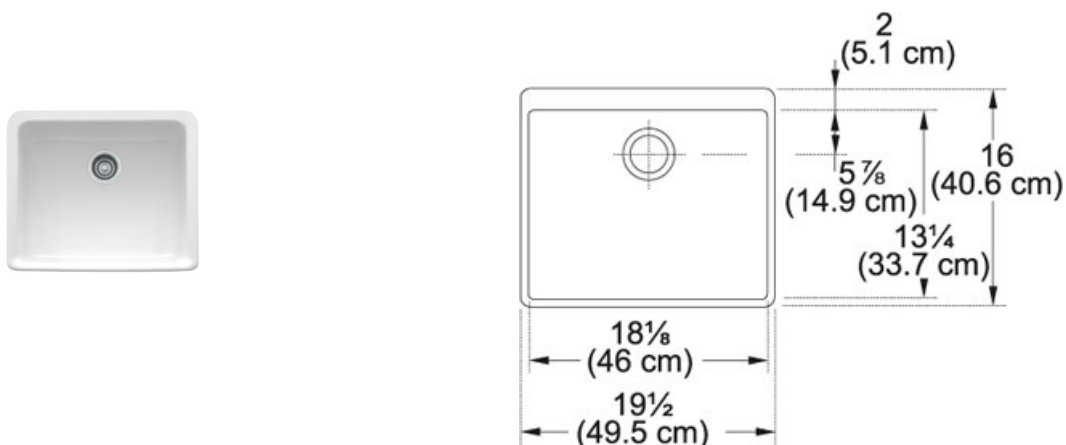

Manor House MHK110-20 Fireclay White | 130.0055.524

FAMILY : Sinks | SERIE : Manor House | MODEL : MHK110-20 | FINISH : Fireclay White | INSTALLATION TYPE : Apron Front

**TECHNICAL DATA**

Cabinet Size	533.00
Waste Outlet Diameter	3 1/2"
Length overall	495.00
Width overall	406.00
Length of large bowl	460.00
Width of large bowl	336.60
Depth of large bowl	149.00
Apron depth	171.40
Number of Bowls	1
Cut-Out Template	Yes

Manor House MHK110-20 Fireclay White | 130.0055.524

FAMILY : Sinks | SERIE : Manor House | MODEL : MHK110-20 | FINISH : Fireclay White | INSTALLATION TYPE : Apron Front

---

**SUGGESTED PRODUCTS**

---

---

130.0066.192