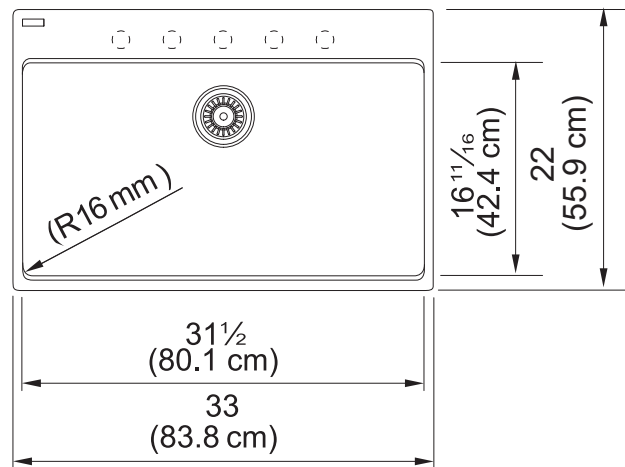

MARIS

GRANITE 33" SINGLE BOWL SINK MAG61031-S

TECHNICAL FEATURES

Overall Sink Size (OD)	33" x 22"
Bowl Size (ID)	31½" x 16 ¹¹ / ₁₆ "
Bowl Depth (ID)	9½"
Corner Radius	16mm
Minimum Cabinet Size	36"
Installation Type	Topmount
Weight	39.5 lbs.
Warranty	Limited Lifetime

Product Image

Dimensional Drawing

5 pre-scored holes for faucet and accessories