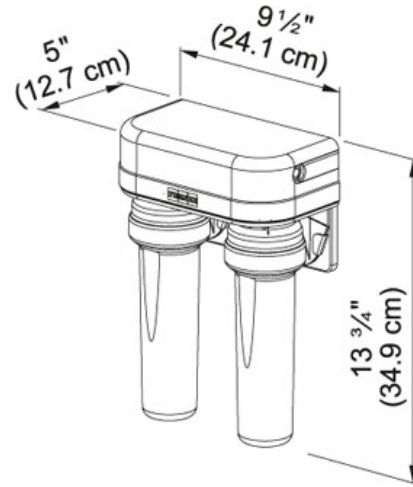

Filtration | 133.0361.290

FAMILY : Point of Use and Filtration | SERIE : Filtration | FINISH : other | INSTALLATION TYPE : NOT DEFINED | MODEL : FRCNSTR-DUO-1

The Franke Dual Filtration Canister comes with filters FRC06 and FRC09 and is compatible with all Franke filters beginning with FRC.

TECHNICAL DATA

Flow Rate	0.5 gpm
Version	Filter Canister
