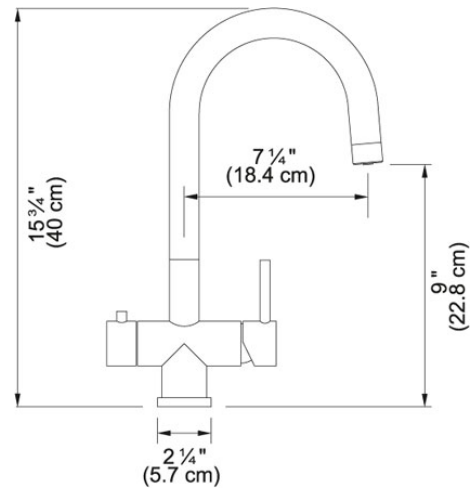

## Stainless Steel | 120.0385.082

FAMILY : **Faucets** | INSTALLATION TYPE : **Taps** | INSTALLATION TYPE : **high pressure** | INSTALLATION TYPE : **Faucet** |  
INSTALLATION TYPE : **Other** | INSTALLATION TYPE : **Worktop/Sink** | STYLE : **Contemporary** | FINISH : **Stainless Steel** |  
MODEL : **FFT3350** | SERIES : **Cube**

Kitchen faucet with hot & cold supply, as well as filtered supply.

### TECHNICAL DATA

Version	Swivel Spout
Tap Operation	2 Handle Mixer
Applicable to	1 3/8"
Spout Swivel Range	360 °
Cartridge	CERAMIC-DISCS-Ø-35
Type of Material	PLATED-BRASS
Flow Rate	1.75 gpm
Remarks FKS	Require 1 3/8" Hole