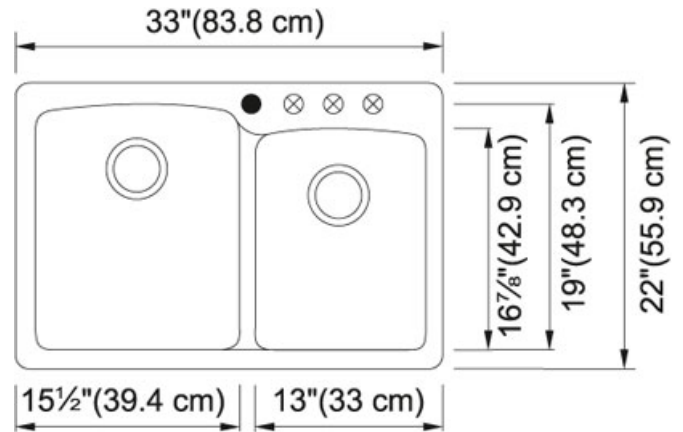

## Ellipse Granite Champagne | 114.0167.355

FAMILY : Sinks | SERIE : Ellipse | INSTALLATION TYPE : Dual | FINISH : Granite Champagne | MODEL : EOCH33229-1 | STYLE : Transitional

### TECHNICAL DATA

Minimum Cabinet Size	33"
Drain Opening	3 1/2"
Faucet Hole	1; 3 Predrilled
Length overall	33"
Width of large bowl	19"
Depth of large bowl	9"
Length of small bowl	13"
Cutout Length	31 1/2"
Type of Material	Granite
Width overall	22"
Length of large bowl	15 1/2"
Width of small bowl	16 7/8"
Depth of small bowl	8"
Cut-Out Template	No
Where to buy	Showroom