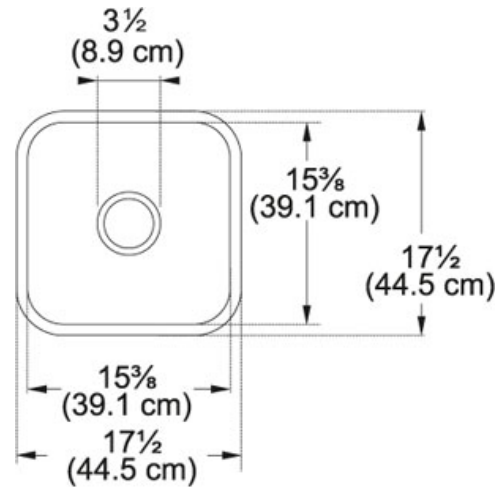

Cisterna CCK110-15 Fireclay Biscuit | 126.0066.137

FAMILY : Sinks | SERIE : Cisterna | MODEL : CCK110-15 | FINISH : Fireclay Biscuit | INSTALLATION TYPE : Undermount | STYLE : Traditional

TECHNICAL DATA

Minimum Cabinet Size 21"

Drain Opening 3 1/2"

Length overall 17 1/2"

Width overall 17 1/2"

Depth Overall 8 5/8"

Length of large bowl 15 3/8"

Width of large bowl 15 3/8"

Depth of large bowl 6 7/8"

Number of Bowls 1

Cutout Length 17 1/2"

Cutout Width 17 1/2"

Type of Fireclay