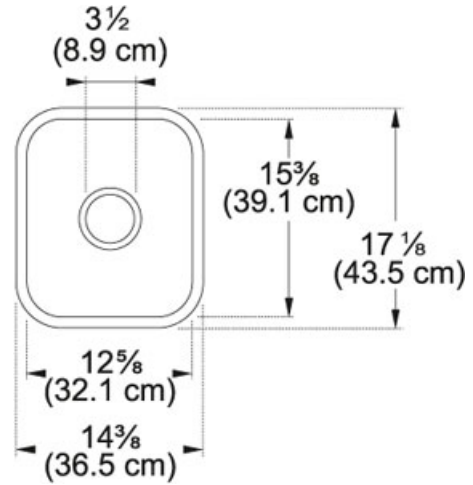

Cisterna CCK110-13 Fireclay Biscuit | 126.0066.106

FAMILY : Sinks | SERIE : Cisterna | MODEL : CCK110-13 | FINISH : Fireclay Biscuit | INSTALLATION TYPE : Undermount | STYLE : Traditional

TECHNICAL DATA

Minimum Cabinet Size	18"
Drain Opening	3 1/2"
Length overall	14 3/8"
Width overall	17 1/8"
Depth Overall	8 5/8"
Length of large bowl	12 5/8"
Width of large bowl	15 3/8"
Depth of large bowl	6 7/8"
Number of Bowls	1
Cutout Length	17 1/8"
Cutout Width	14 9/16"

* Dimensions may vary by 2% (plus or minus) due to material attributes and firing process **Installation of this fireclay product requires custom cabinetry. Franke recommends that an experienced cabinet maker build the new cabinet, or is responsible for modifications to existing cabinets for this product.

Type of Fireclay