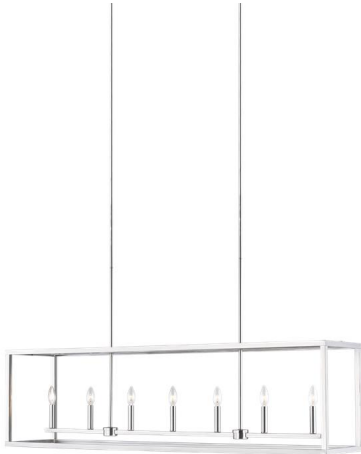

**6634507-962: Long Seven Light Island Pendant**

**Collection:** Moffet Street

**UPC #:** 785652078125

**Finish:** Brushed Nickel (962)

**Dimensions:**

**Length:** 54"      **Overall Height:** 59 1/8"  
**Width:** 12"      **Wire:** 120" (color/Clear Silver)  
**Height:** 15"      **Mounting Proc.:** Cap Nuts  
**Weight:** 19.2 lbs.      **Connection:** Mounted To Box

**Bulbs:**

7 - Candelabra Torpedo 60w Max. 120v - Not included

**Features:**

- Clear bulb(s) recommended for this fixture
- Easily converts to LED with optional replacement lamps
- Meets Title 24 energy efficiency standards
- Title 24 compliant if used with Joint Appendix (JA8) approved light bulbs listed in the California Energy Commission Appliance database.

**Material List:**

- 1 Body - Steel - Brushed Nickel
- 2 6" Stem - Steel - Brushed Nickel
- 6 12" Stem - Steel - Brushed Nickel

**Safety Listing:**

Safety Listed for Damp Locations

**Instruction Sheets:**

Trilingual (English, Spanish, and French) (990P6634506-MOF)

**Backplate / Canopy Details:**

Type	Height / Length	Width	Depth	Diameter	Outlet Box Up	Outlet Box Down
Canopy	3/4	25 1/8	5 7/8			

**Shipping Information:**