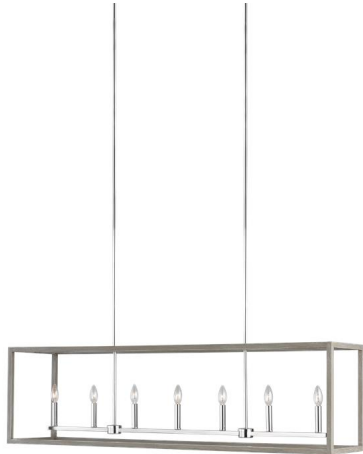

6634507-872: Long Seven Light Island Pendant

Collection: Moffet Street

UPC #:785652078118

Finish: Washed Pine (872)

Dimensions:

Length: 54" **Overall Height:** 59 1/8"
Width: 12" **Wire:** 120" (color/Clear Silver)
Height: 15" **Mounting Proc.:** Cap Nuts
Weight: 19.2 lbs. **Connection:** Mounted To Box

Bulbs:

7 - Candelabra Torpedo 60w Max. 120v - Not included

Features:

- Clear bulb(s) recommended for this fixture
- Easily converts to LED with optional replacement lamps
- Meets Title 24 energy efficiency standards
- Title 24 compliant if used with Joint Appendix (JA8) approved light bulbs listed in the California Energy Commission Appliance database.

Material List:

- 1 Body - Steel - Washed Pine
- 2 6" Stem - Steel - Chrome
- 6 12" Stem - Steel - Chrome

Safety Listing:

Safety Listed for Damp Locations

Instruction Sheets:

Trilingual (English, Spanish, and French) (990P6634506-MOF)

Backplate / Canopy Details:

Type	Height / Length	Width	Depth	Diameter	Outlet Box Up	Outlet Box Down
Canopy	3/4	25 1/8	5 7/8			

Shipping Information:

Package Type	Product #	Quantity	UPC	Length	Width	Height	Cube	Weight	Fr. Class	UPS Ship
Individual	6634507-872	1	785652078118	57.25	18.75	15.5	9.629	23.9	250	Yes