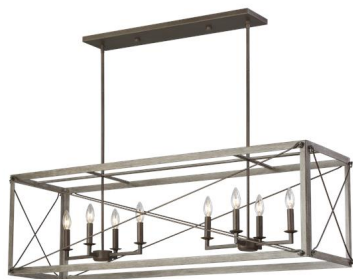

6626308EN-872: Eight Light Island Pendant

Collection: Thornwood

UPC #:785652071980

Finish: Washed Pine (872)

Dimensions:

Length: 49" **Overall Height:** 59"
Width: 13 3/4" **Wire:** 120" (color/Black)
Height: 14 1/2" **Mounting Proc.:** Double Cap Nuts
Weight: 23.54 lbs. **Connection:** Mounted To Box

Bulbs:

8 - LED Candelabra B10 Torpedo 3.5w Max. 120v - included

Features:

- Clear bulb(s) recommended for this fixture
- ENERGY STAR® Qualified
- LED Bulbs are an efficient, versatile and durable light source that deliver exceptional performance.
- Meets Title 24 energy efficiency standards
- Title 24 compliant when used with included Joint Appendix (JA8) approved lamp.

Material List:

- 1 Cage - Steel - Washed Pine
- 1 Body - Steel - Weathered Iron
- 2 6" Stem - Steel - Weathered Iron
- 6 12" Stem - Steel - Weathered Iron

Safety Listing:

Safety Listed for Damp Locations

Instruction Sheets:

Trilingual (English, Spanish, and French) (990P6526308-THW)

Backplate / Canopy Details:

Type	Height / Length	Width	Depth	Diameter	Outlet Box Up	Outlet Box Down
Canopy	3/4	26 3/4	6			

Replacement Bulb Data: