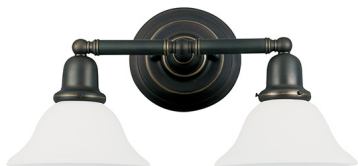

GENERATION LIGHTING

44061-782: Two Light Wall / Bath

Collection: Sussex

Two Light Decorative Bath Bracket in Heirloom Bronze Finish with Satin Etched Glass Shades.

The look that satisfies discerning taste. Part of our Sussex collection where past elements of design keep pace with today.

Supplied with 6.5-inches of wire

Fixture can be mounted in the up or down position for a customized look

For an eco-friendly lighting design, convert to LED bulbs to offer savings and reduce energy

To achieve the most flattering mirror light, choose LED bulbs with a Color Rendering Index of 90, and a warm color maximum temperature of 3500K

Install a dimmer switch for a warm glow effect and easily change the look and feel of the room

UPC #:785652044069

Finish: Heirloom Bronze (782)

Dimensions:

Width: 18" **Extends:** 10 1/4"
Height: 10 1/4" **Wire:** 6 1/2" (color/Black/White)
Weight: 5.3 lbs. **Mounting Proc.:** Cap Nuts
Connection: Mounted To Box

Bulbs:

2 - Medium A19 100w Max. 120v - Not included

Features:

- Easily converts to LED with optional replacement lamps
- Fixture may be mounted in the up or down position
- Meets Title 24 energy efficiency standards
- Title 24 compliant if used with Joint Appendix (JA8) approved light bulbs listed in the California Energy Commission Appliance database.