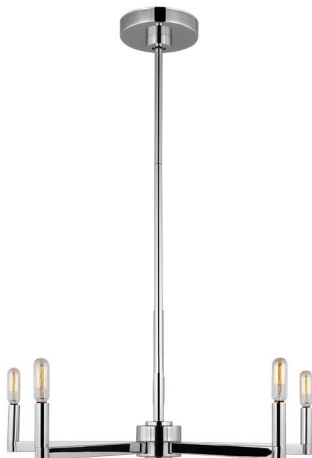

## 3164205EN-05: Five Light Chandelier

### Dimensions:

**Diameter:** 24"  
**Width:** 24"  
**Height:** 10 1/2"  
**Overall Height:** 53 7/8"  
**Wire:** 120" (color/Clear Silver)  
**Mounting Proc.:** Screw Collar - Stem  
**Connection:** Mounted To Box  
**Watts:** 3.5  
**Lumens:** 350

### Bulbs:

5 - LED Candelabra Torpedo 3.5w Max. 120v - included

### Material List:

1 Body - Steel - Chrome  
 3 12" Stem - Steel - Chrome  
 1 6" Stem - Steel - Chrome