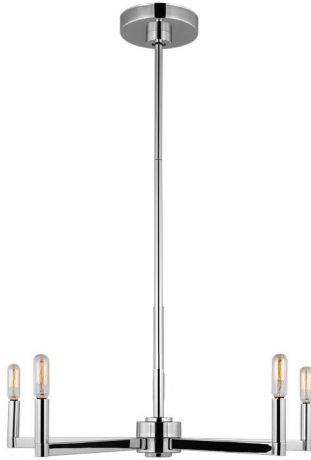

GENERATION LIGHTING

3164205-05: Five Light Chandelier

Collection: Fullton
UPC #: 785652123894
Finish: Chrome (05)

Dimensions:

Diameter: 24" **Overall Height:** 53 7/8"
Width: 24" **Wire:** 120" (color/Clear Silver)
Height: 10 1/2" **Mounting Proc.:** Screw Collar - Stem
Connection: Mounted To Box

Bulbs:

5 - Candelabra T8 60w Max. 120v - Not included
 0 - Candelabra Torpedo 60w Max. 120v - Not included

Features:

- Easily converts to LED with optional replacement lamps
- Sloped ceiling mounting hardware included
- Meets Title 24 energy efficiency standards
- Title 24 compliant if used with Joint Appendix (JA8) approved light bulbs listed in the California Energy Commission Appliance database.

Material List:

1 Body - Steel - Chrome
 3 12" Stem - Steel - Chrome
 1 6" Stem - Steel - Chrome

Safety Listing:

Safety Listed for Damp Locations 

Instruction Sheets:

Trilingual (English, Spanish, and French) (FULLTON_CHAND)