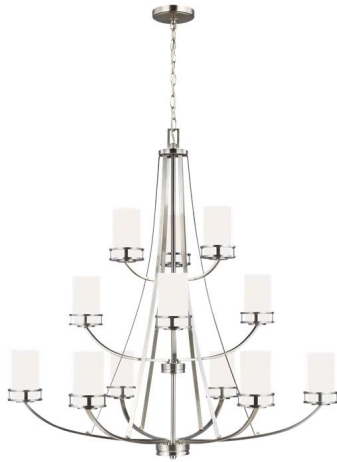

Sea Gull Lighting®

Life Illuminated | Since 1919

3121612EN3-962: Twelve Light Chandelier

Dimensions:

Diameter: 40"
Height: 40 5/8"
Weight: 23.98 lbs.
Overall Height: 115 1/8"
Wire: 120" (color/Clear Silver)
Chain: 72"
Mounting Proc.: Screw Collar - Chain
Connection: Mounted To Box

Bulbs:

12 - LED Medium A19 9.3w Max. 120v - included

Features:

- ENERGY STAR® Qualified
- LED Bulbs are an efficient, versatile and durable light source that deliver exceptional performance.
- Meets Title 24 energy efficiency standards
- Title 24 compliant when used with included Joint Appendix (JA8) approved lamp.
- Supplied with wire pre-laced through chain

Collection: Robie

UPC #: 785652079689

Finish: Brushed Nickel (962)

Material List:

1 Body - Steel - Brushed Nickel
 1 Chain - Steel - Brushed Nickel

Safety Listing:

Safety Listed for Damp Locations

Instruction Sheets:

Trilingual (English, Spanish, and French) (990CH312161_-ROB)

Shade / Glass / Diffuser Details:

Part	Material	Finish	Quantity	Item Number	Length	Width	Height	Diameter	Fitter Diameter	Shade Top Length	Shade Top Width	Shade Top Diameter
Shade	Glass	Etched / White Inside	12	G560352-303			6 1/8	3 1/2				