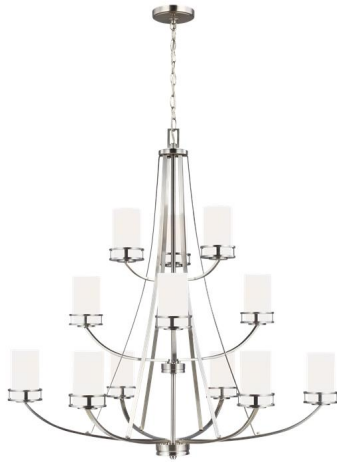

3121612-962: Twelve Light Chandelier

Collection: Robie

UPC #:785652075186

Finish: Brushed Nickel (962)

Dimensions:

Diameter: 40"

Height: 40 5/8"

Weight: 23.98 lbs.

Overall Height: 115 1/8"

Wire: 120" (color/Clear Silver)

Chain: 72"

Mounting Proc.: Screw Collar - Chain

Connection: Mounted To Box

Bulbs:

12 - Medium A19 75w Max. 120v - Not included

Features:

- Easily converts to LED with optional replacement lamps
- Meets Title 24 energy efficiency standards
- Title 24 compliant if used with Joint Appendix (JA8) approved light bulbs listed in the California Energy Commission Appliance database.
- Supplied with wire pre-laced through chain

Shade / Glass / Diffuser Details:

Part	Material	Finish	Quantity	Item Number	Length	Width	Height	Diameter	Fitter Diameter	Shade Top Length	Shade Top Width	Shade Top Diameter
Shade	Glass	Etched / White Inside	12	G560352-303			6 1/8	3 1/2				