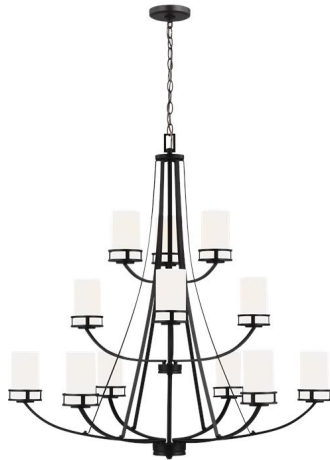

3121612-112: Twelve Light Chandelier

Collection: Robie

UPC #: 785652075162

Finish: Midnight Black (112)

Dimensions:

Diameter: 40"

Height: 40 5/8"

Weight: 23.98 lbs.

Overall Height: 115 1/8"

Wire: 120" (color/Black)

Chain: 72"

Mounting Proc.: Screw Collar - Chain

Connection: Mounted To Box

Bulbs:

12 - Medium A19 75w Max. 120v - Not included

Features:

- Easily converts to LED with optional replacement lamps
- Meets Title 24 energy efficiency standards
- Title 24 compliant if used with Joint Appendix (JA8) approved light bulbs listed in the California Energy Commission Appliance database.
- Supplied with wire pre-laced through chain

Shade / Glass / Diffuser Details:

| Part | Material | Finish | Quantity | Item Number | Length | Width | Height | Diameter | Fitter Diameter | Shade Top Length | Shade Top Width | Shade Top Diameter |
|-------|----------|-----------------------|----------|-------------|--------|-------|--------|----------|-----------------|------------------|-----------------|--------------------|
| Shade | Glass | Etched / White Inside | 12 | G560352-303 | | | 6 1/8 | 3 1/2 | | | | |