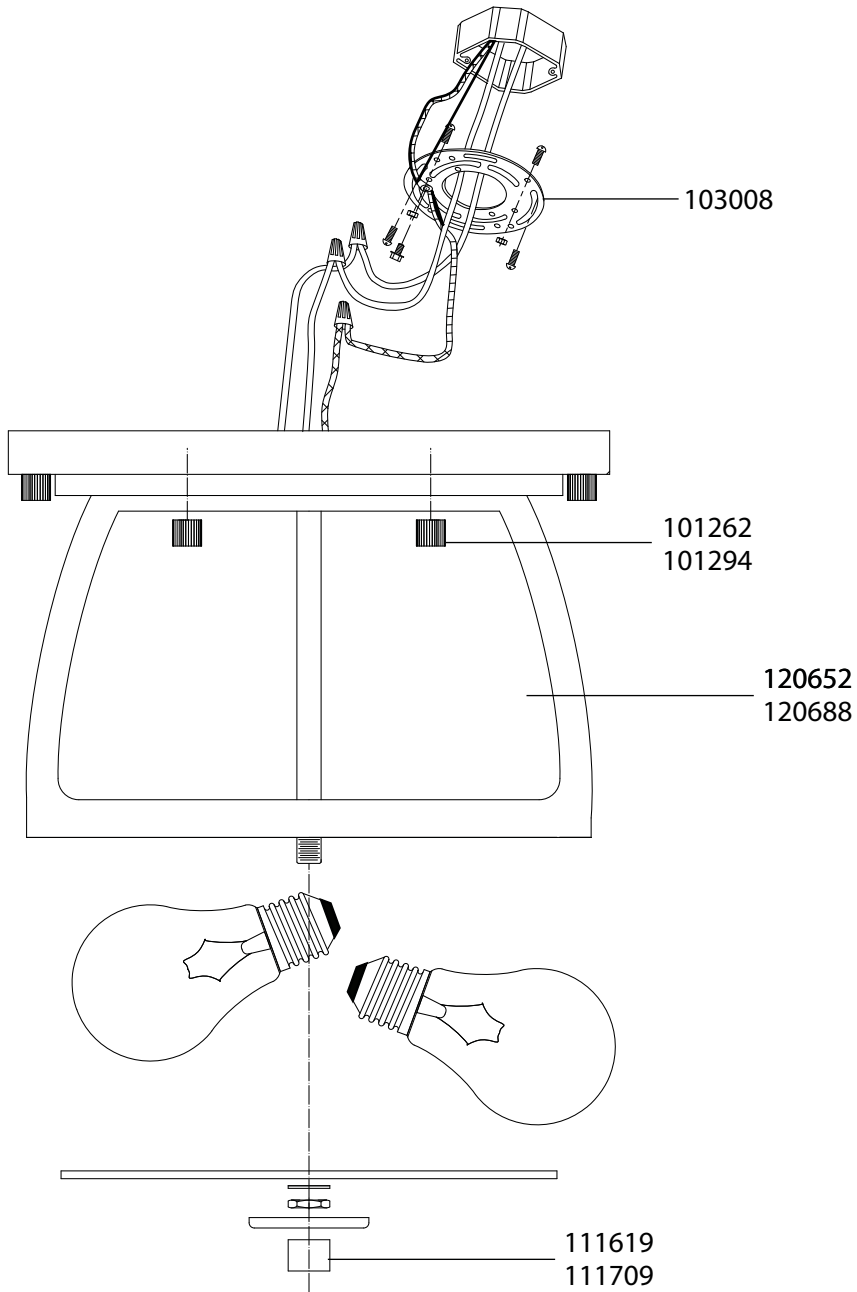

Replacement Parts For **OL8513**

Qty.	Part #	Description
	103008	Mounting Bar
	101262	Cap Nut SBR
	101294	Cap Nut ORB
	120652	Glass SBR
	120688	Glass ORB
	111619	Finial SBR
	111709	Finial ORB