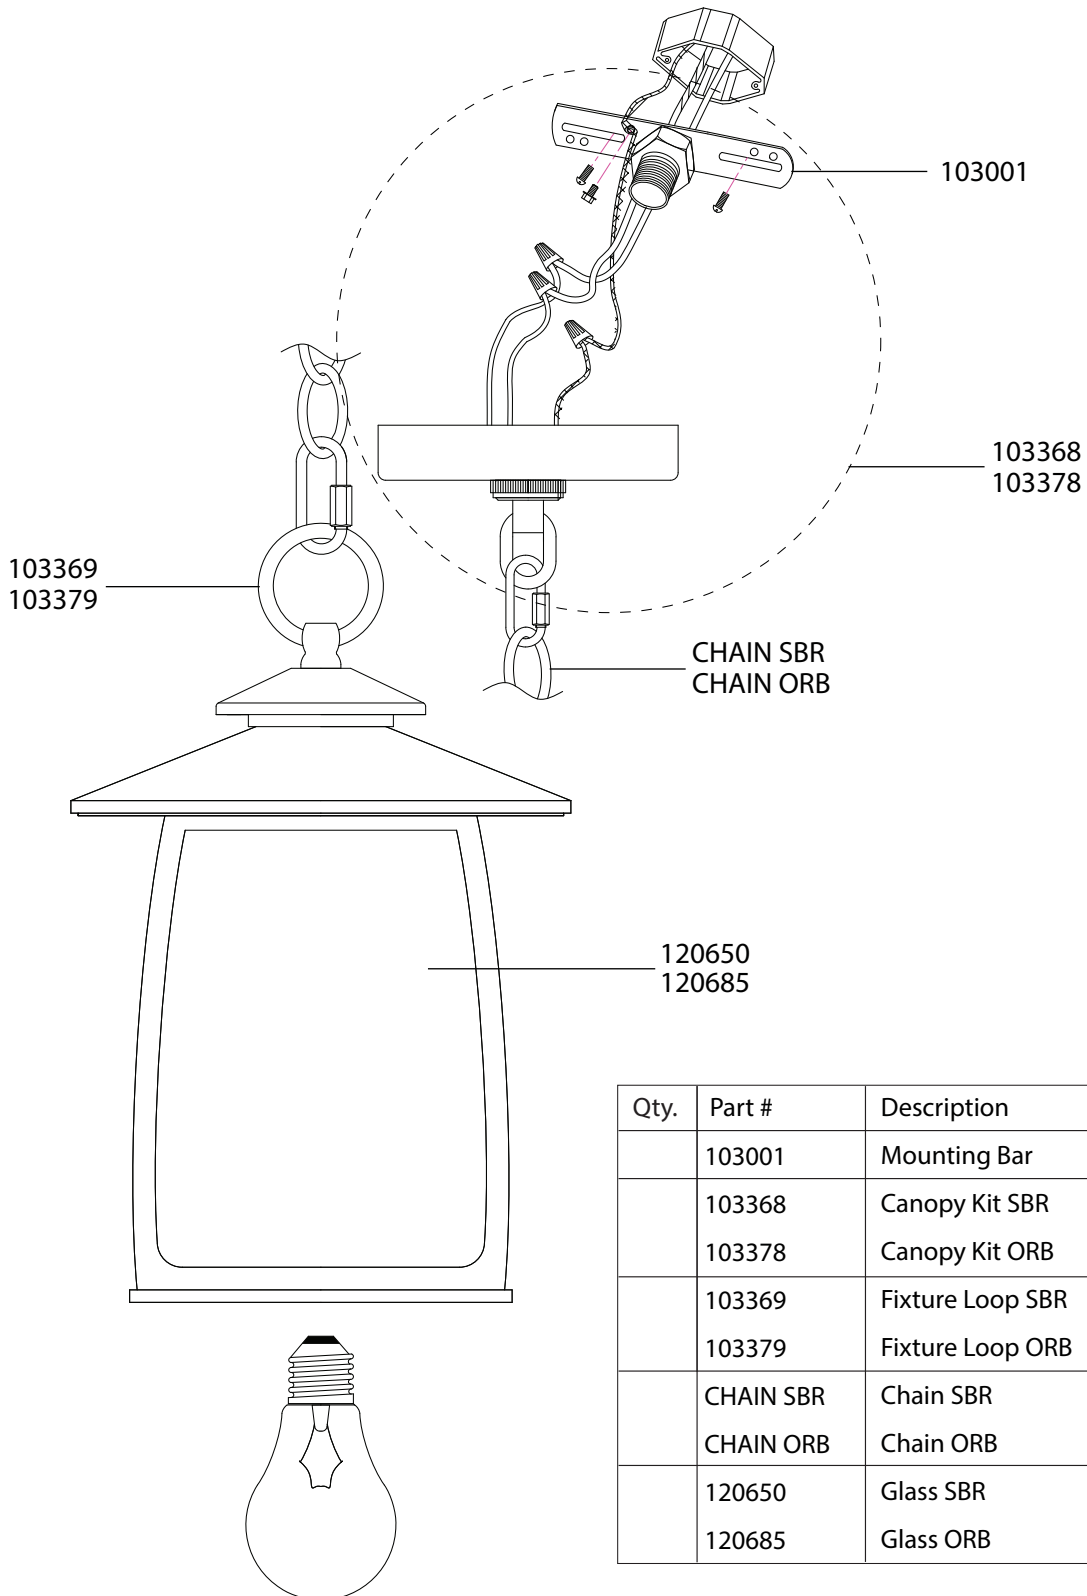

Replacement Parts For **OL8511**

Qty.	Part #	Description
	103001	Mounting Bar
	103368	Canopy Kit SBR
	103378	Canopy Kit ORB
	103369	Fixture Loop SBR
	103379	Fixture Loop ORB
	CHAIN SBR	Chain SBR
	CHAIN ORB	Chain ORB
	120650	Glass SBR
	120685	Glass ORB