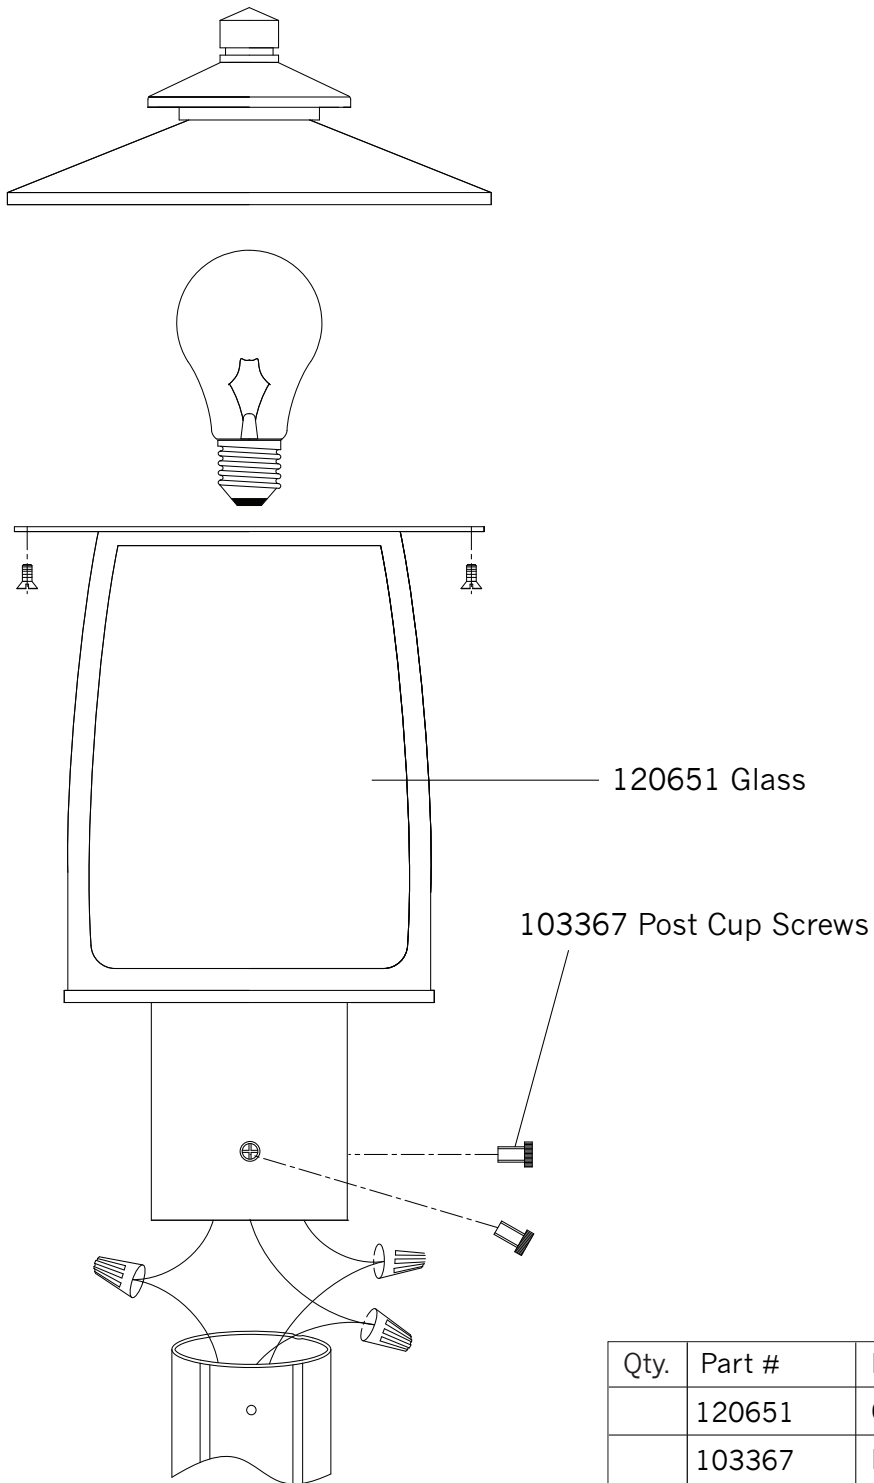

Replacement Parts For **OL8508** 12/2011

Qty.	Part #	Description
	120651	Glass
	103367	Post Cup Screws