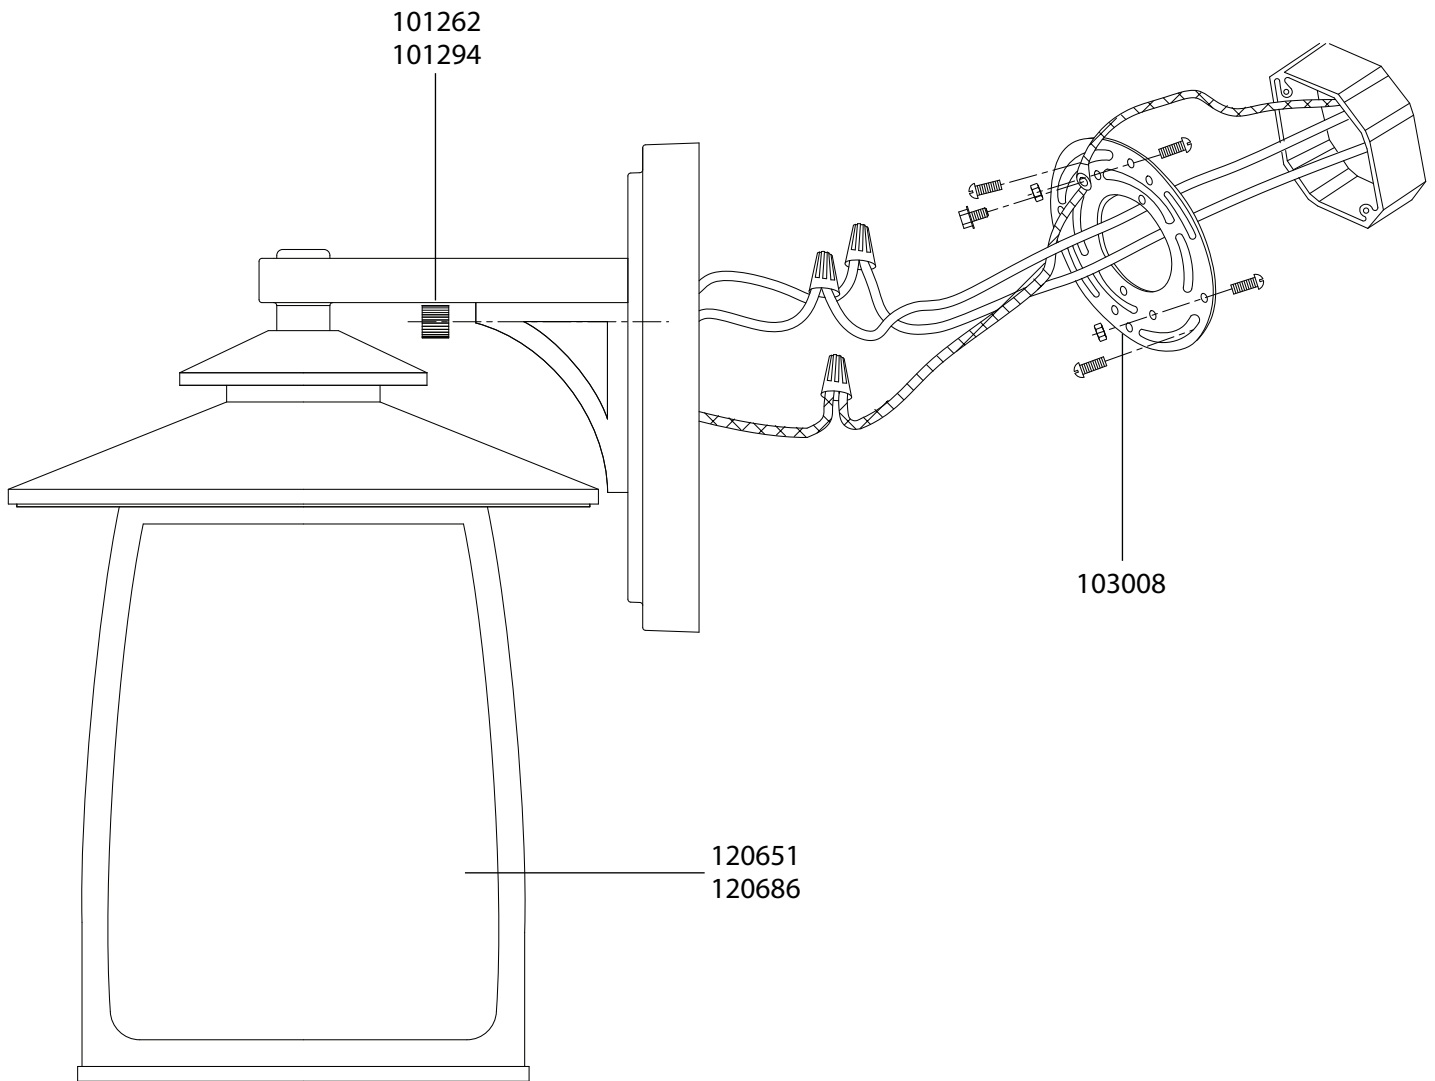

# Replacement Parts For **OL8502**

Qty.	Part #	Description
	103008	Mounting Bar
	120651	Glass SBR
	120686	Glass ORB
	101262	Cap Nut SBR
	101294	Cap Nut ORB