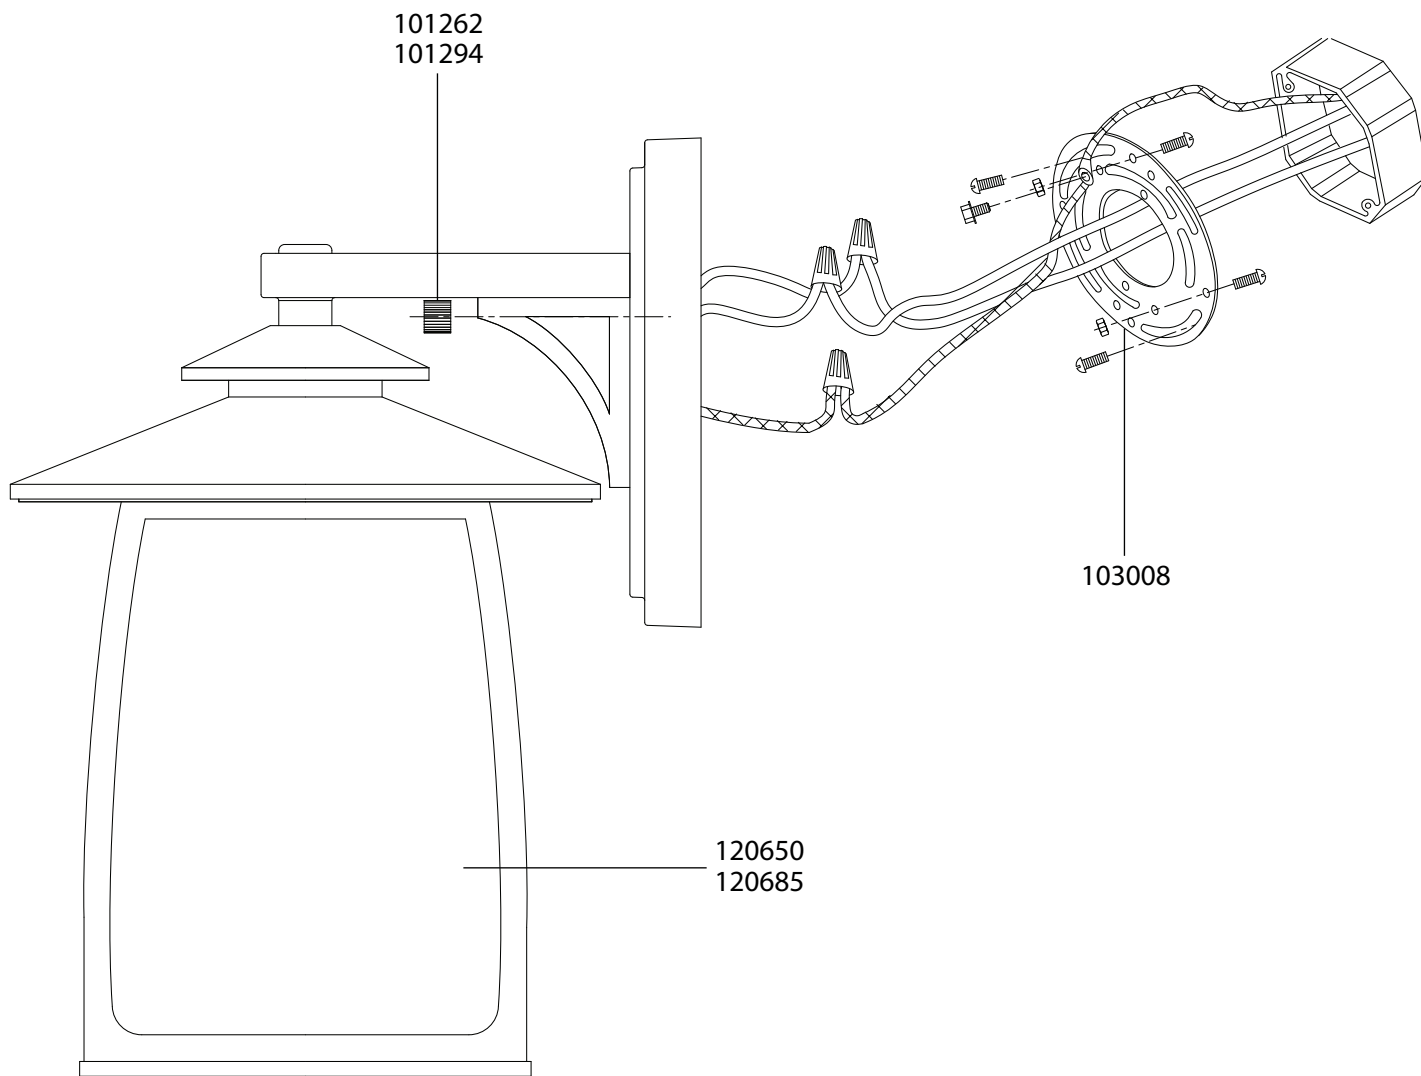

Replacement Parts For **OL8501**

Qty.	Part #	Description
	103008	Mounting Bar
	120650	Glass SBR
	120685	Glass ORB
	101262	Cap Nut SBR
	101294	Cap Nut ORB