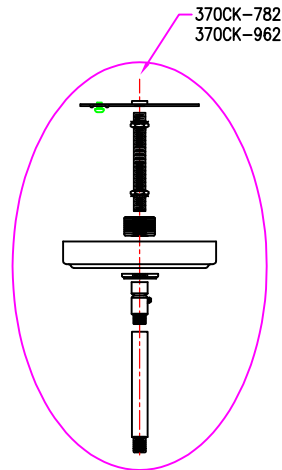

Arilda Collection (370) Replacement Parts

6537001-782
6537001-962

All New Replacement Parts:

| Part Number | Description | Used On |
|-------------|--|---------|
| 370CK-XXX | Canopy Kit, Including Canopy, Mtg bar,RTN,Hex nut(2),Washer(2),Screw collar set & swivel and 6" stem/w RTN | 6537001 |
| 9122-XXX | Link & loop | 6537001 |
| 9199-XXX | Accessory 12" Stem | 6537001 |

Part number & detail:

370CK-782
370CK-962

9122-782
9122-962

9199-782
9199-962

10/25,2017 Rev: 1