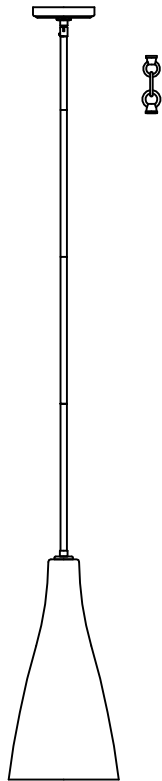

Arilda Collection (370) Replacement Parts

6537001-782
6537001-962

All New Replacement Parts:

| Part Number | Description | Used On |
|-------------|--|---------|
| 370CK-XXX | Canopy Kit, Including Canopy, Mtg bar,RTN,Hex nut(2),Washer(2),Screw collar set & swivel and 6" stem/w RTN | 6537001 |
| 9122-XXX | Link & loop | 6537001 |
| 9199-XXX | Accessory 12" Stem | 6537001 |

Part number & detail:

370CK-782
370CK-962

9122-782
9122-962

9199-782
9199-962

10/25,2017 Rev: 1