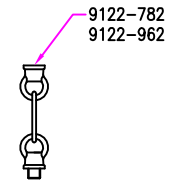

Arilda Collection (370) Replacement Parts

6537001-782
6537001-962

All New Replacement Parts:

| Part Number | Description | Used On |
|-------------|--|---------|
| 370CK-XXX | Canopy Kit, Including Canopy, Mtg bar,RTN,Hex nut(2),Washer(2),Screw collar set & swivel and 6" stem/w RTN | 6537001 |
| 9122-XXX | Link & loop | 6537001 |
| 9199-XXX | Accessory 12" Stem | 6537001 |

Part number & detail:

370CK-782
370CK-962

9122-782
9122-962

9199-782
9199-962

10/25,2017 Rev: 1