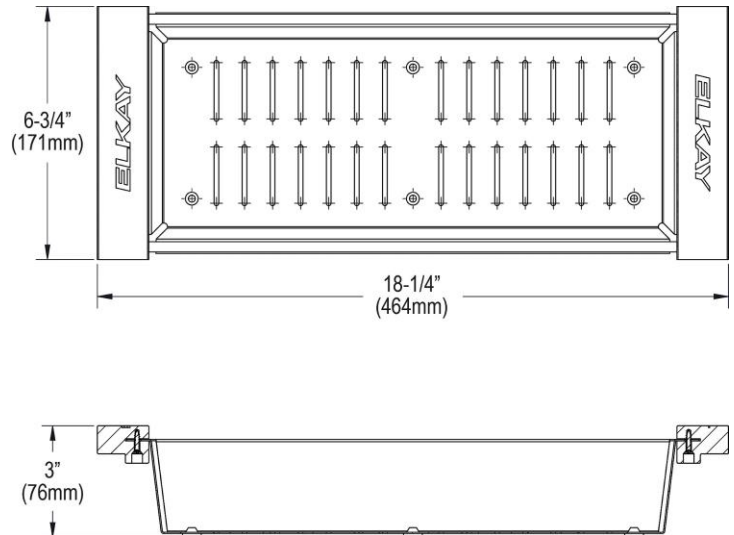

A Century of Tradition and Quality.

For more than 100 years, Elkay has been making innovative products and providing exceptional customer care. We take pride in offering plumbing products that make life easier, inspire change and leave the world a better place.

[Clean and Care Manual (PDF)](#)
[Warranty (PDF)](#)