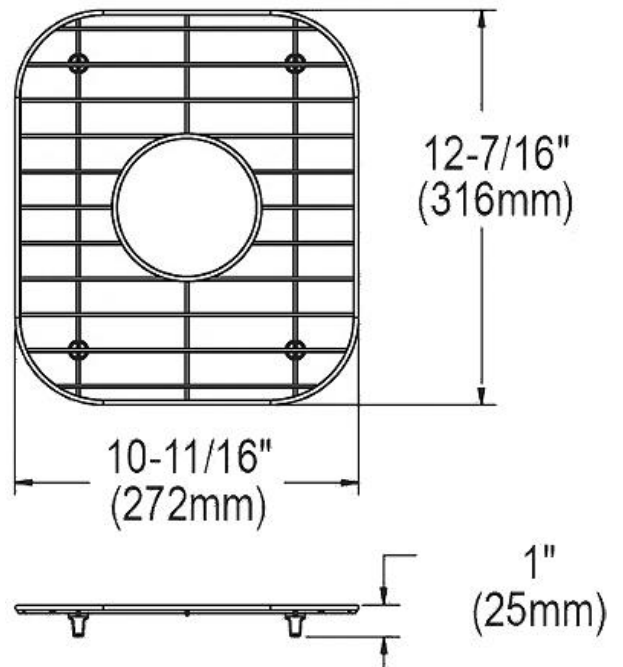

AMERICAN PRIDE. A LIFETIME TRADITION.

Like your family, the Elkay family has values and traditions that endure. For almost a century, Elkay has been a family-owned and operated company, providing thousands of jobs that support our families and communities.

[Clean and Care Manual (PDF)](#)

[Clean and Care Manual (PDF)](#)

[Installation Instructions (PDF)](#)

[Warranty (PDF)](#)