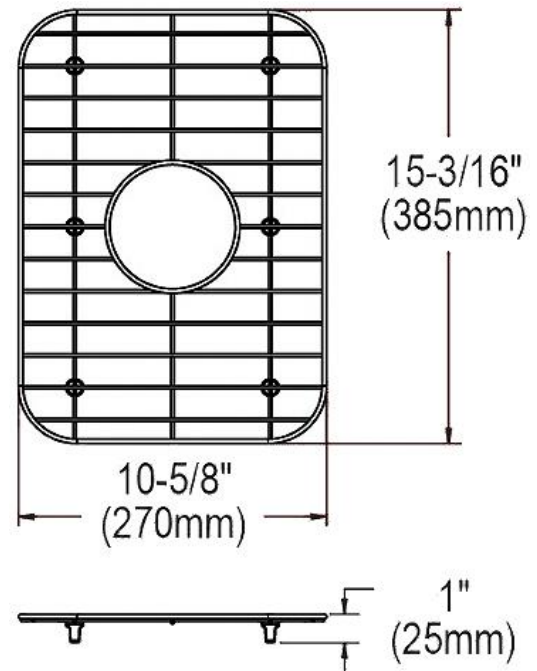

AMERICAN PRIDE. A LIFETIME TRADITION.

Like your family, the Elkay family has values and traditions that endure. For almost a century, Elkay has been a family-owned and operated company, providing thousands of jobs that support our families and communities.

[Clean and Care Manual (PDF)](#)

[Clean and Care Manual (PDF)](#)

[Installation Instructions (PDF)](#)

[Warranty (PDF)](#)