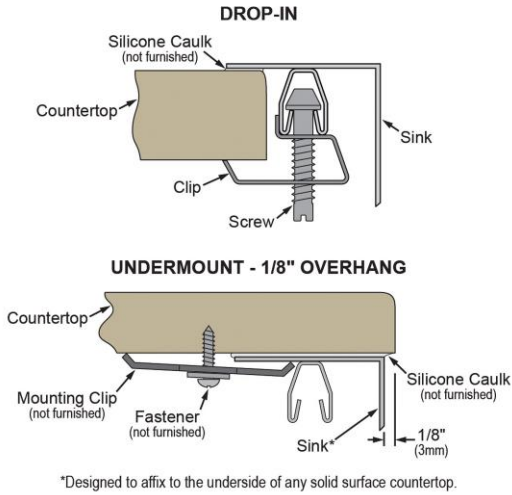

Installation Profile:

Optional Accessories		
CTXBG118	Elkay Crosstown Stainless Steel 11" x 8-1/4" x 1-1/4" Bottom Grid Spec Sheet (PDF)	
CTXBG118	Elkay Crosstown Stainless Steel 11" x 8-1/4" x 1-1/4" Bottom Grid Spec Sheet (PDF)	

In keeping with our policy of continuing product improvement, Elkay reserves the right to change product specifications without notice. Please visit elkay.com for the most current version of Elkay product specification sheets. This specification describes an Elkay product with design, quality, and functional benefits to the user. When making a comparison of other producers' offerings, be certain these features are not overlooked.