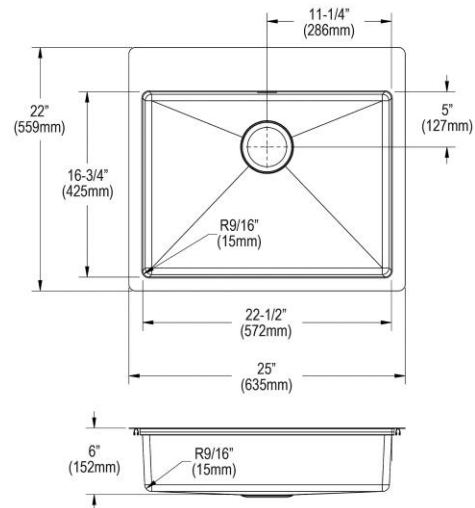

Installation Type:	Drop-in, Undermount
Material:	304 Stainless Steel
Special Features:	Slim Rim
Gauge:	18
Sound Deadening:	Full spray sides and bottom with Sides and Bottom pads
Number of Bowls:	1
Sink Dimensions:	25" x 22" x 6"
Bowl 1 Dimensions:	22-1/2" x 16-3/4" x 6"
Drain Size:	3-1/2" (89mm)
Drain Location:	Rear Center
Minimum Cabinet Size:	30"
Mounting Hardware:	Part # 54300008 included
Template Included:	Yes
Cutout Template #:	1000001179

[Warranty \(PDF\)](#)

Hole Drilling Configurations:

1-1/2" (38mm) Diameter Faucet Holes on 4" (102mm) Centers

PART: _____ QTY: _____

PROJECT: _____

CONTACT: _____

DATE: _____

NOTES: _____

Installation Profile:

Optional Accessories		
CTXBG118	Elkay Crosstown Stainless Steel 11" x 8-1/4" x 1-1/4" Bottom Grid Spec Sheet (PDF)	
CTXBG118	Elkay Crosstown Stainless Steel 11" x 8-1/4" x 1-1/4" Bottom Grid Spec Sheet (PDF)	