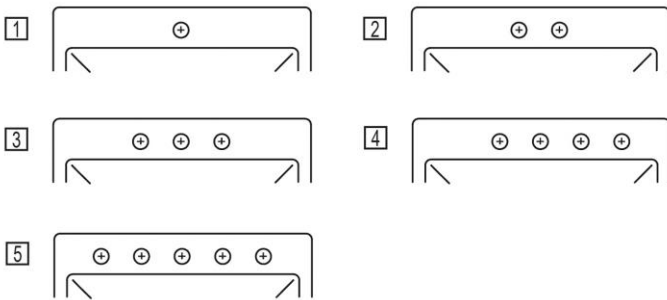

Hole Drilling Configurations:

1-1/2" (38mm) Diameter Faucet Holes on 4" (102mm) Centers

PART: _____ QTY: _____

PROJECT: _____

CONTACT: _____

DATE: _____

NOTES: _____

APPROVAL: _____

In keeping with our policy of continuing product improvement, Elkay reserves the right to change product specifications without notice. Please visit elkay.com for the most current version of Elkay product specification sheets. This specification describes an Elkay product with design, quality, and functional benefits to the user. When making a comparison of other producers' offerings, be certain these features are not overlooked.