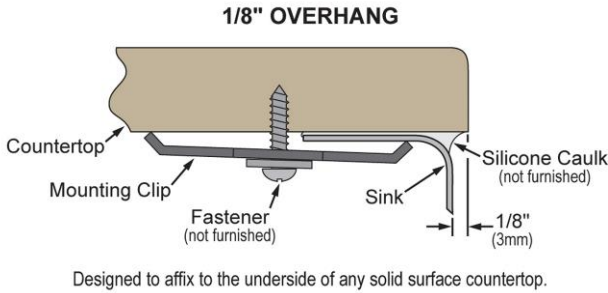

Installation Profile:

PART: _____ QTY: _____

PROJECT: _____

CONTACT: _____

DATE: _____

NOTES: _____

APPROVAL: _____

In keeping with our policy of continuing product improvement, Elkay reserves the right to change product specifications without notice. Please visit [elkay.com](#) for the most current version of Elkay product specification sheets. This specification describes an Elkay product with design, quality, and functional benefits to the user. When making a comparison of other producers' offerings, be certain these features are not overlooked.