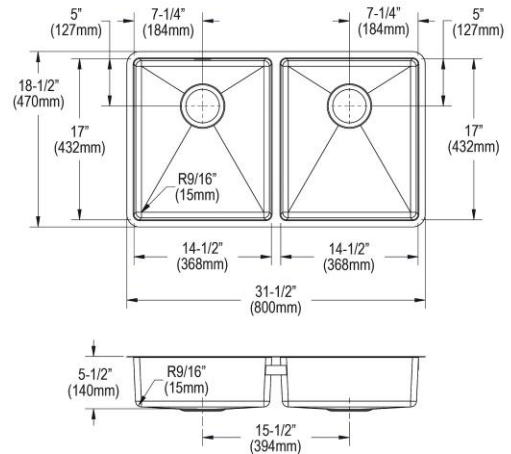

Installation Profile:

PART: _____ QTY: _____

PROJECT: _____

CONTACT: _____

DATE: _____

NOTES: _____

APPROVAL: _____

In keeping with our policy of continuing product improvement, Elkay reserves the right to change product specifications without notice. Please visit [elkay.com](#) for the most current version of Elkay product specification sheets. This specification describes an Elkay product with design, quality, and functional benefits to the user. When making a comparison of other producers' offerings, be certain these features are not overlooked.