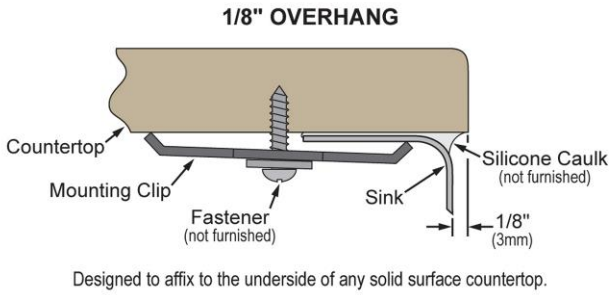

PRODUCT SPECIFICATIONS

Elkay Crosstown 18 Gauge Stainless Steel 29-1/2" x 18-1/2" x 5-1/2" Single Bowl Undermount Sink. Sink is manufactured from 18 gauge 304 Stainless Steel with a Polished Satin finish, Rear Center drain placement, and Full spray sides and bottom with Sides and Bottom pads.

Installation Type:	Undermount
Material:	304 Stainless Steel
Finish:	Polished Satin
Gauge:	18
Sound Deadening:	Full spray sides and bottom with Sides and Bottom pads
Number of Bowls:	1
Sink Dimensions:	29-1/2" x 18-1/2" x 5-1/2"
Bowl 1 Dimensions:	28" x 17" x 5-1/2"
Drain Size:	3-1/2" (89mm)
Drain Location:	Rear Center
Minimum Cabinet Size:	33"
Mounting Hardware:	Part # 54300008 included
Template Included:	Yes
Cutout Template #:	2000000803

Template is available for download at [elkay.com](#). CAD software will be required to open the template.

Installation Profile: