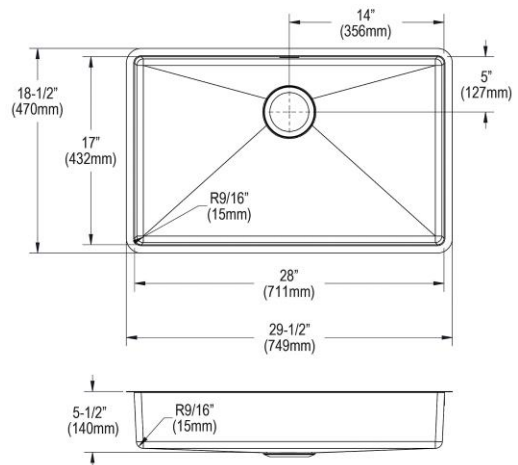

A Century of Tradition and Quality.

For more than 100 years, Elkay has been making innovative products and providing exceptional customer care. We take pride in offering plumbing products that make life easier, inspire change and leave the world a better place.

Product Compliance: ASME A112.19.3/CSA B45.4

Sinks are listed by IAPMO® as meeting the applicable requirements of the Uniform Plumbing Code®, International Plumbing Code®, and National Plumbing Code of Canada.

Complies with ADA & ICC A117.1 accessibility requirements when installed according to the requirements outlined in these standards.

[Clean and Care Manual (PDF)](#)

[Installation Instructions (PDF) - 1000005239](#)

[Warranty (PDF)](#)