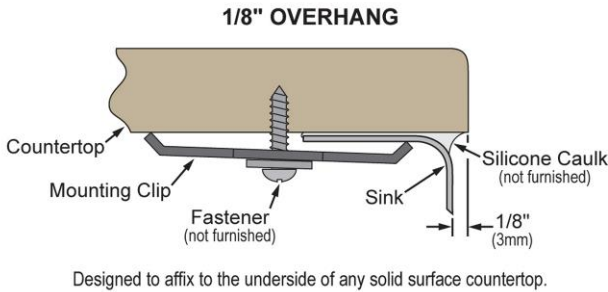

PRODUCT SPECIFICATIONS

Elkay Crosstown 18 Gauge Stainless Steel 25-1/2" x 18-1/2" x 5-1/2"
Single Bowl Undermount Sink. Sink is manufactured from 18 gauge 304
Stainless Steel with a Polished Satin finish, Rear Center drain
placement, and Full spray sides and bottom with Sides and Bottom
pads.

Installation Type:	Undermount
Material:	304 Stainless Steel
Finish:	Polished Satin
Gauge:	18
Sound Deadening:	Full spray sides and bottom with Sides and Bottom pads
Number of Bowls:	1
Sink Dimensions:	25-1/2" x 18-1/2" x 5-1/2"
Bowl 1 Dimensions:	24" x 17" x 5-1/2"
Drain Size:	3-1/2" (89mm)
Drain Location:	Rear Center
Minimum Cabinet Size:	30"
Mounting Hardware:	Part # 54300008 included
Template Included:	Yes
Cutout Template #:	1000001380

Template is available for download at [elkay.com](#). CAD software will be required to open the template.

Installation Profile: