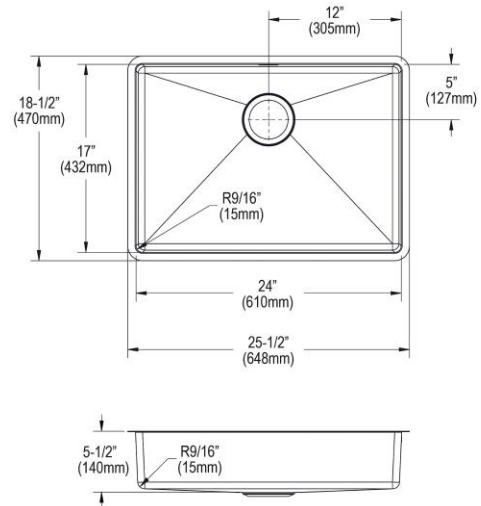

A Century of Tradition and Quality.

For more than 100 years, Elkay has been making innovative products and providing exceptional customer care. We take pride in offering plumbing products that make life easier, inspire change and leave the world a better place.

Product Compliance: ASME A112.19.3/CSA B45.4

Sinks are listed by IAPMO® as meeting the applicable requirements of the Uniform Plumbing Code®, International Plumbing Code®, and National Plumbing Code of Canada.

Complies with ADA & ICC A117.1 accessibility requirements when installed according to the requirements outlined in these standards.

[Clean and Care Manual (PDF)](#)

[Installation Instructions (PDF) - 1000005239](#)

[Warranty (PDF)](#)