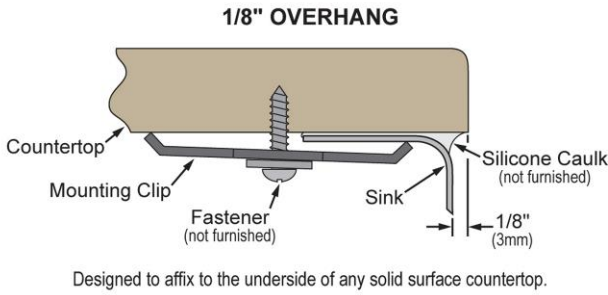

PRODUCT SPECIFICATIONS

Elkay Crosstown 18 Gauge Stainless Steel 22-1/2" x 18-1/2" x 5-1/2" Single Bowl Undermount Sink. Sink is manufactured from 18 gauge 304 Stainless Steel with a Polished Satin finish, Rear Center drain placement, and Full spray sides and bottom with Sides and Bottom pads.

Installation Type:	Undermount
Material:	304 Stainless Steel
Finish:	Polished Satin
Gauge:	18
Sound Deadening:	Full spray sides and bottom with Sides and Bottom pads
Number of Bowls:	1
Sink Dimensions:	22-1/2" x 18-1/2" x 5-1/2"
Bowl 1 Dimensions:	21" x 17" x 5-1/2"
Drain Size:	3-1/2" (89mm)
Drain Location:	Rear Center
Minimum Cabinet Size:	27"
Mounting Hardware:	Part # 54300008 included
Template Included:	Yes
Cutout Template #:	1000003457

Template is available for download at [elkay.com](#). CAD software will be required to open the template.

Installation Profile: