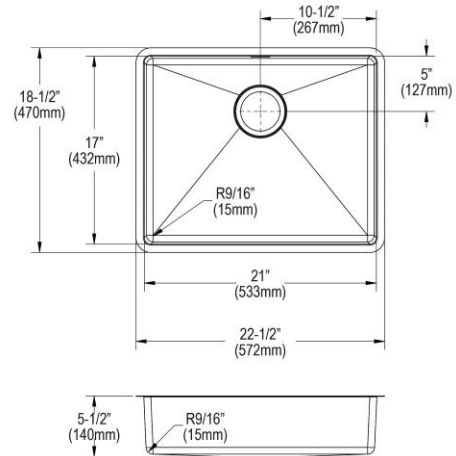

A Century of Tradition and Quality.

For more than 100 years, Elkay has been making innovative products and providing exceptional customer care. We take pride in offering plumbing products that make life easier, inspire change and leave the world a better place.

Product Compliance: ASME A112.19.3/CSA B45.4

Sinks are listed by IAPMO® as meeting the applicable requirements of the Uniform Plumbing Code®, International Plumbing Code®, and National Plumbing Code of Canada.

Complies with ADA & ICC A117.1 accessibility requirements when installed according to the requirements outlined in these standards.

[Clean and Care Manual (PDF)](#)

[Installation Instructions (PDF) - 1000005239](#)

[Warranty (PDF)](#)