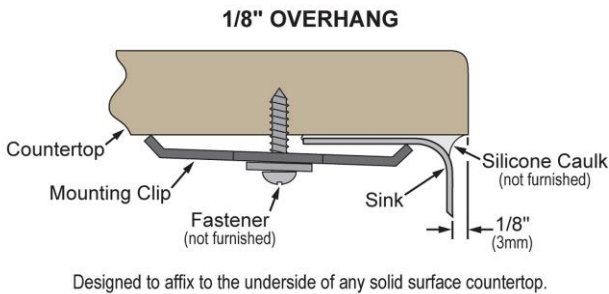

[Warranty \(PDF\)](#)

Installation Profile:

Designed to affix to the underside of any solid surface countertop.

PART: _____ QTY: _____

PROJECT: _____

CONTACT: _____

DATE: _____

NOTES: _____