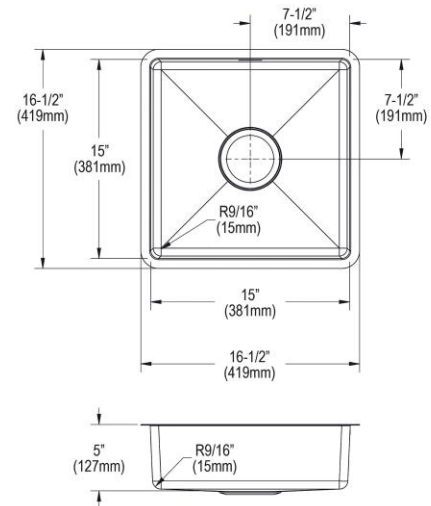

Installation Type:	Undermount
Material:	304 Stainless Steel
Finish:	Polished Satin
Gauge:	18
Sound Deadening:	Full spray sides and bottom with Sides and Bottom pads
Number of Bowls:	1
Sink Dimensions:	16-1/2" x 16-1/2" x 5"
Bowl 1 Dimensions:	15" x 15" x 5"
Drain Size:	3-1/2" (89mm)
Drain Location:	Center
Minimum Cabinet Size:	21"
Mounting Hardware:	Part # 54300008 included
Template Included:	Yes
Cutout Template #:	1000006046

[Warranty \(PDF\)](#)

Installation Profile:

Designed to affix to the underside of any solid surface countertop.

PART: _____ QTY: _____

PROJECT: _____

CONTACT: _____

DATE: _____

NOTES: _____

Optional Accessories		
CTXBG1313	Elkay Crosstown Stainless Steel 13-1/2" x 13-1/2" x 1-1/4" Bottom Grid Spec Sheet (PDF)	
CTXBG1313	Elkay Crosstown Stainless Steel 13-1/2" x 13-1/2" x 1-1/4" Bottom Grid Spec Sheet (PDF)	