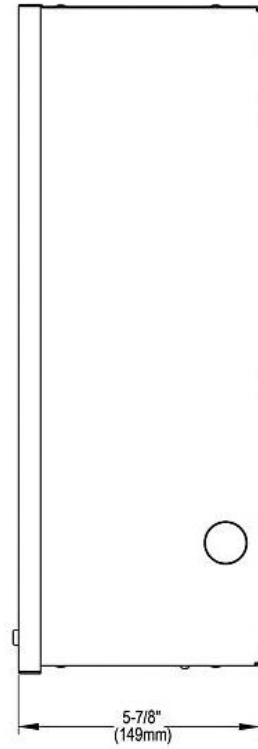

In keeping with our policy of continuing product improvement, Elkay reserves the right to change product specifications without notice. Please visit elkay.com for the most current version of Elkay product specification sheets. This specification describes an Elkay product with design, quality, and functional benefits to the user. When making a comparison of other producers' offerings, be certain these features are not overlooked.