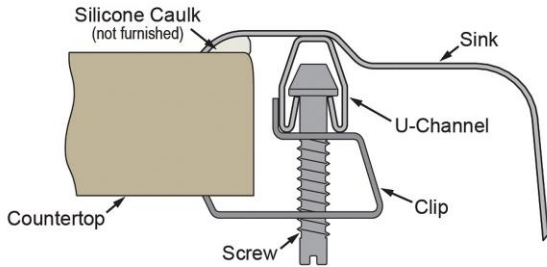

PRODUCT SPECIFICATIONS

Elkay Lustertone® Classic Stainless Steel 22" x 19-1/2" x 7-1/2" Single Classroom Sink + Faucet/Bubbler Kit and Vandal-resistant Filtration Kit With Filter Status Monitor. Sink is manufactured from 18 gauge 304 Stainless Steel with a Lustrous Satin finish, Center drain placement, and Bottom only pads.

Installation Type:	Drop-in, Sink Kits
Material:	304 Stainless Steel
Finish:	Lustrous Satin
Gauge:	18
Sound Deadening:	Bottom only pads
Number of Bowls:	1
Sink Dimensions:	22" x 19-1/2" x 7-1/2"
Bowl 1 Dimensions:	13-1/2" x 16" x 7-3/8"
Drain Size:	3-1/2" (89mm)
Drain Location:	Center
Minimum Cabinet Size:	27"
Cutout Template #:	1000001255

Template is available for download at [elkay.com](#). CAD software will be required to open the template.

Cutout Dimensions for Drop-in Installation:

21-3/8" x 18-7/8" (543mm x 479mm) with 1-1/2" (38mm) corner radius

Installation Profile:

Included with Product: DRKR2220 sink, LKD2439C faucet, LK1141A bubbler, LK35 strainer, EF3000VRBMC filtration kit

▼ Ships in multiple boxes.

A Century of Tradition and Quality.

For more than 100 years, Elkay has been making innovative products and providing exceptional customer care. We take pride in offering plumbing products that make life easier, inspire change and leave the world a better place.

Product Compliance: ASME A112.19.3/CSA B45.4
Faucet: ASME A112.18.1/CSA B125.1
NSF 61 (Q≤1)
NSF 372 (lead free)
CEC
Accessory: NSF 42
NSF 53
ASME A112.18.2/CSA B125.2
NSF 401

- [Clean and Care Manual (PDF)](#)
- [Installation Instructions (PDF) - 1000005236](#)
- [Installation Instructions (PDF) - A55068 Bubbler](#)
- [Installation Instructions (PDF) - P99175 Faucet](#)
- [Installation Instructions (PDF) - 2000001249](#)
- [Warranty (PDF)](#)

PART: _____ QTY: _____

PROJECT: _____

CONTACT: _____

DATE: _____

NOTES: _____

APPROVAL: _____

In keeping with our policy of continuing product improvement, Elkay reserves the right to change product specifications without notice. Please visit [elkay.com](#) for the most current version of Elkay product specification sheets. This specification describes an Elkay product with design, quality, and functional benefits to the user. When making a comparison of other producers' offerings, be certain these features are not overlooked.