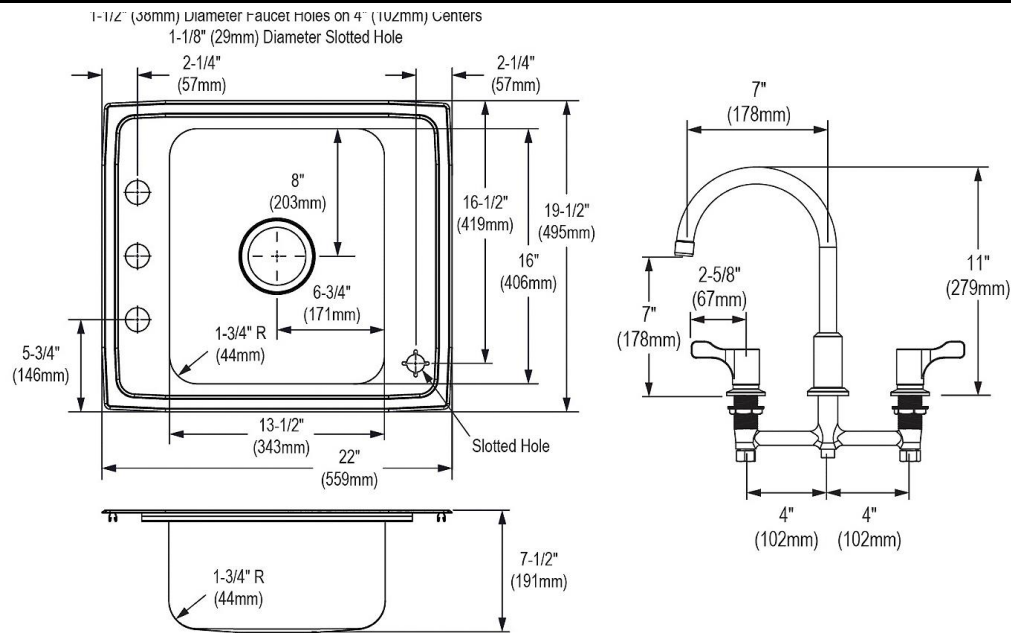

Included Accessories		
LKD2439C	Elkay 8" Centerset Concealed Deck Mount Faucet with Arc Spout and 2-5/8" Lever Handles Spec Sheet (PDF)	
LK1141A	Elkay Flexi-Guard® Safety Bubbler Classroom Bubbler Spec Sheet (PDF)	
LK35	3-1/2" Drain Fitting Type 304 Stainless Steel Body Strainer Basket and Tailpiece Spec Sheet (PDF)	
EF3000VRBMC	Elkay Universal Vandal-Resistant 3000 Gal. Filtration Kit with Filter Status Monitor Spec Sheet (PDF)	

In keeping with our policy of continuing product improvement, Elkay reserves the right to change product specifications without notice. Please visit elkay.com for the most current version of Elkay product specification sheets. This specification describes an Elkay product with design, quality, and functional benefits to the user. When making a comparison of other producers' offerings, be certain these features are not overlooked.