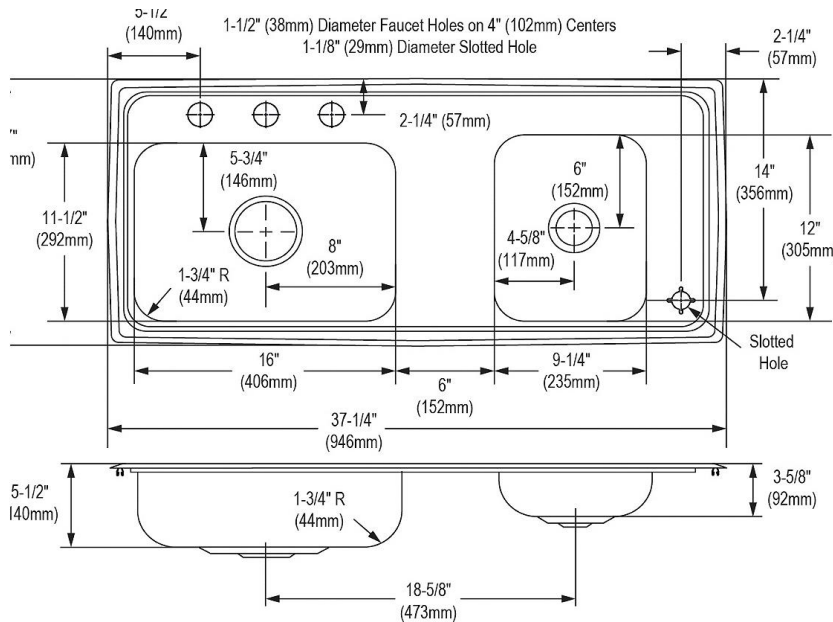

Included Accessories		
LKD2439C	Elkay 8" Centerset Concealed Deck Mount Faucet with Arc Spout and 2-5/8" Lever Handles Chrome Spec Sheet (PDF)	
LK1141A	Elkay Flexi-Guard® Safety Bubbler Classroom Bubbler Spec Sheet (PDF)	
LK35	3-1/2" Drain Fitting Type 304 Stainless Steel Body Strainer Basket and Tailpiece Spec Sheet (PDF)	
LK8	2" Drain Fitting Type 304 Stainless Steel Body Grid Strainer and Tailpiece Spec Sheet (PDF)	
EF3000VRBMC	Elkay Universal Vandal-Resistant 3000 Gal. Filtration Kit with Filter Status Monitor Spec Sheet (PDF)	

In keeping with our policy of continuing product improvement, Elkay reserves the right to change product specifications without notice. Please visit elkay.com for the most current version of Elkay product specification sheets. This specification describes an Elkay product with design, quality, and functional benefits to the user. When making a comparison of other producers' offerings, be certain these features are not overlooked.