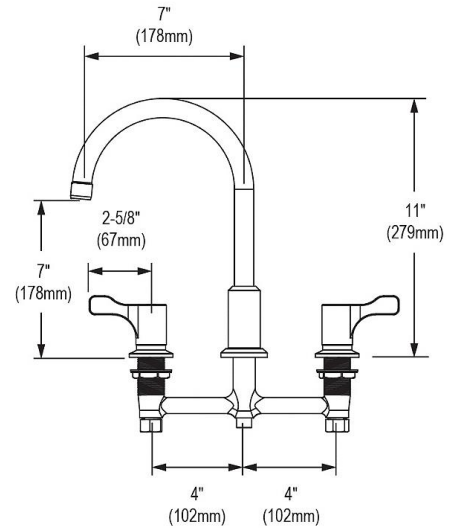

Installation Type:	Drop-in, Sink Kits
Material:	304 Stainless Steel
Finish:	Lustrous Satin
Gauge:	18
Sound Deadening:	Bottom only pads
Number of Bowls:	2
Sink Dimensions:	37-1/4" x 17" x 5-1/2"
Bowl 1 Dimensions:	16" x 11-1/2" x 5-3/8"
Bowl 2 Dimensions:	9-1/4" x 12" x 3-1/2"
Drain Size:	2" (51mm), 3-1/2" (89mm)
Drain Location:	Center
Minimum Cabinet Size:	42"
Cutout Template #:	1000000735

Included Accessories		
LKD2439C	Elkay 8" Centerset Concealed Deck Mount Faucet with Arc Spout and 2-5/8" Lever Handles Chrome Spec Sheet (PDF)	
LK1141A	Elkay Flexi-Guard® Safety Bubbler Classroom Bubbler Spec Sheet (PDF)	
LK35	3-1/2" Drain Fitting Type 304 Stainless Steel Body Strainer Basket and Tailpiece Spec Sheet (PDF)	
LK8	2" Drain Fitting Type 304 Stainless Steel Body Grid Strainer and Tailpiece Spec Sheet (PDF)	
EF3000VRBMC	Elkay Universal Vandal-Resistant 3000 Gal. Filtration Kit with Filter Status Monitor Spec Sheet (PDF)	