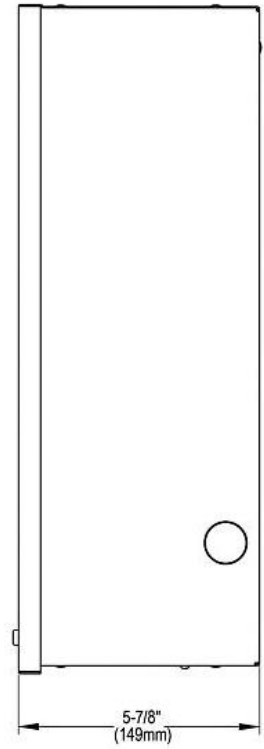

In keeping with our policy of continuing product improvement, Elkay reserves the right to change product specifications without notice. Please visit elkay.com for the most current version of Elkay product specification sheets. This specification describes an Elkay product with design, quality, and functional benefits to the user. When making a comparison of other producers' offerings, be certain these features are not overlooked.