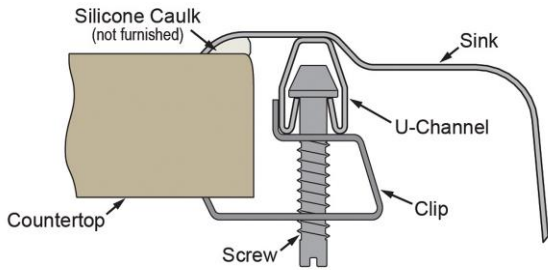

PRODUCT SPECIFICATIONS

Elkay Lustertone® Classic Stainless Steel 37-1/4" x 17" x 5-1/2" Double Bowl Drop-in Classroom ADA Sink Kit and Vandal-resistant Filtration Kit With Filter Status Monitor. Sink is manufactured from 18 gauge 304 Stainless Steel with a Lustrous Satin finish, Center drain placement, and Bottom only pads.

Installation Type:	Drop-in, Sink Kits
Material:	304 Stainless Steel
Finish:	Lustrous Satin
Gauge:	18
Sound Deadening:	Bottom only pads
Number of Bowls:	2
Sink Dimensions:	37-1/4" x 17" x 5-1/2"
Bowl 1 Dimensions:	16" x 11-1/2" x 5-3/8"
Bowl 2 Dimensions:	9-1/4" x 12" x 3-1/2"
Drain Size:	2" (51mm), 3-1/2" (89mm)
Drain Location:	Center
Minimum Cabinet Size:	42"
Cutout Template #:	1000000735

Template is available for download at [elkay.com](#). CAD software will be required to open the template.

Cutout Dimensions for Drop-in Installation:

36-5/8" x 16-3/8" (930mm x 416mm) with 1-1/2" (38mm) corner radius

Installation Profile:

Included with Product: DRKAD371755R4 sink, LKD2439C faucet, LK1141A bubbler, LK35 strainer, LK8 drain fitting, EF3000VRBMC filtration kit

Ships in multiple boxes.

A Century of Tradition and Quality.

For more than 100 years, Elkay has been making innovative products and providing exceptional customer care. We take pride in offering plumbing products that make life easier, inspire change and leave the world a better place.

Product Compliance:

- ADA & ICC A117.1
- ASME A112.19.3/CSA B45.4
- Faucet: ASME A112.18.1/CSA B125.1
- NSF 61 (Q≤1)
- NSF 372 (lead free)
- CEC
- Accessory: NSF 42
- NSF 53
- ASME A112.18.2/CSA B125.2
- NSF 401

Complies with ADA & ICC A117.1 accessibility requirements when installed according to the requirements outlined in these standards.

- [Clean and Care Manual (PDF)](#)
- [Installation Instructions (PDF) - 1000005236](#)
- [Installation Instructions (PDF) - 0000000998](#)
- [Installation Instructions (PDF) - A55068 Bubbler](#)
- [Installation Instructions (PDF) - 1000005235 drain](#)
- [Installation Instructions (PDF) - 2000001249](#)
- [Warranty (PDF)](#)

PART: _____ QTY: _____

PROJECT: _____

CONTACT: _____

DATE: _____

NOTES: _____

APPROVAL: _____

In keeping with our policy of continuing product improvement, Elkay reserves the right to change product specifications without notice. Please visit [elkay.com](#) for the most current version of Elkay product specification sheets. This specification describes an Elkay product with design, quality, and functional benefits to the user. When making a comparison of other producers' offerings, be certain these features are not overlooked.