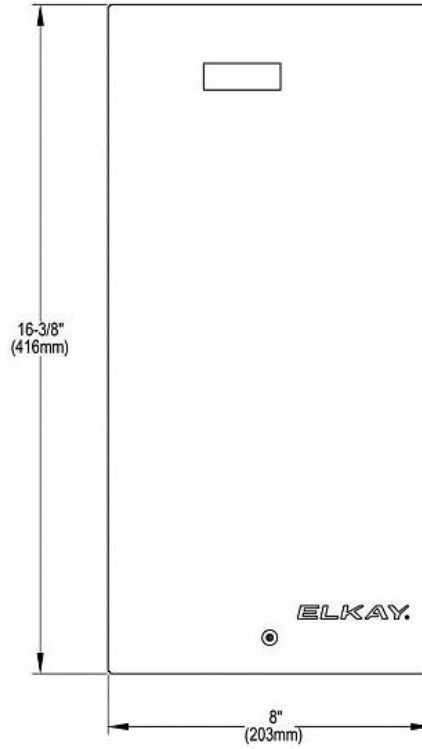

In keeping with our policy of continuing product improvement, Elkay reserves the right to change product specifications without notice. Please visit elkay.com for the most current version of Elkay product specification sheets. This specification describes an Elkay product with design, quality, and functional benefits to the user. When making a comparison of other producers' offerings, be certain these features are not overlooked.