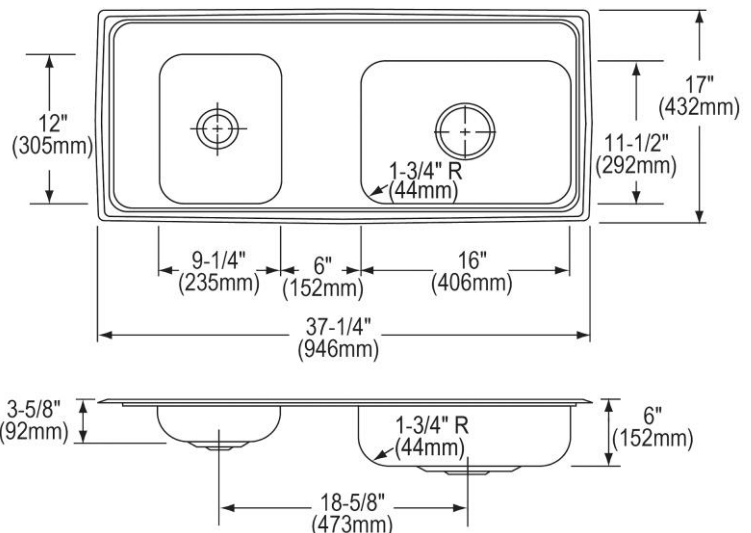

PART: _____ QTY: _____
PROJECT: _____
CONTACT: _____
DATE: _____
NOTES: _____
APPROVAL: _____

In keeping with our policy of continuing product improvement, Elkay reserves the right to change product specifications without notice. Please visit elkay.com for the most current version of Elkay product specification sheets. This specification describes an Elkay product with design, quality, and functional benefits to the user. When making a comparison of other producers' offerings, be certain these features are not overlooked.