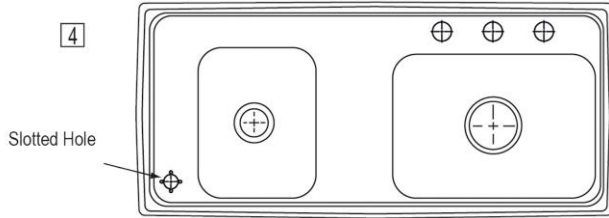

<b>Installation Type:</b>	Top Mount
<b>Material:</b>	304 Stainless Steel
<b>Special Features:</b>	Quick-Clip Mounting System
<b>Finish:</b>	Lustertone
<b>Gauge:</b>	18
<b>Sound Deadening:</b>	Bottom only pads
<b>Number of Bowls:</b>	2
<b>Sink Dimensions:</b>	37-1/4" x 17" x 6"
<b>Bowl 1 Dimensions:</b>	9-1/4" x 12" x 3-1/2"
<b>Bowl 2 Dimensions:</b>	16" x 11-1/2" x 5-7/8"
<b>Drain Size:</b>	2" (51mm), 3-1/2" (89mm)
<b>Drain Location:</b>	Center
<b>Minimum Cabinet Size:</b>	42"
<b>Mounting Hardware:</b>	Included for 3/4" (19mm) countertop

**Hole Drilling Configurations:**

1-1/2" (38mm) Diameter Faucet Holes on 4" (102mm) Centers

1-1/8" (29mm) Diameter Slotted Hole

**Installation Profile:**

**OPTIONAL ACCESSORIES**

<b>Sinkmate:</b>	LKSMHSL
------------------	---------