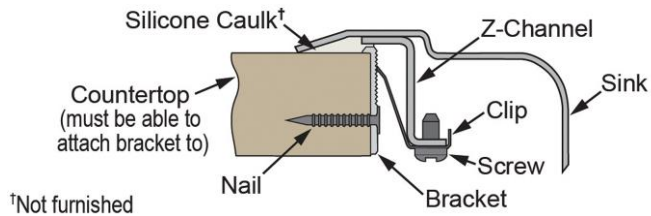

**Hole Drilling Configurations:**

1-1/2" (38mm) Diameter Faucet Holes on 4" (102mm) Centers

1-1/8" (29mm) Diameter Slotted Hole

**Installation Profile:**

**OPTIONAL ACCESSORIES**

<b>Sinkmate:</b>	LKSMHSL
------------------	---------