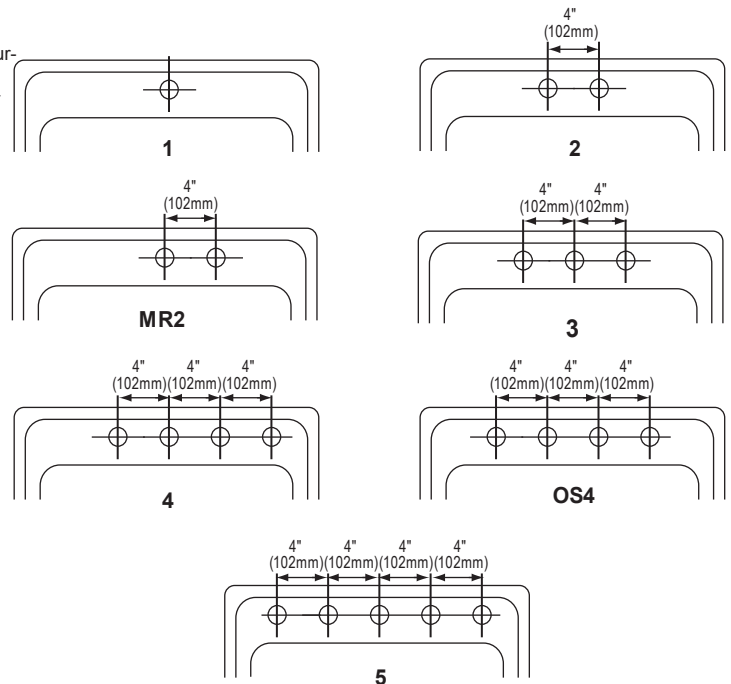

HOLE DRILLING CONFIGURATIONS

SEE OTHER SIDE FOR PRODUCT DIMENSIONS.

In keeping with our policy of continuing product improvement, Elkay reserves the right to change product specifications without notice. Please visit elkayusa.com for most current version of Elkay product specification sheets.

This specification describes an Elkay product with design, quality and functional benefits to the user. When making a comparison of other producers' offerings, be certain these features are not overlooked.

Elkay

elkayusa.com

2222 Camden Court
Oak Brook, IL 60523

Printed in U.S.A.

©2012 Elkay

(9/12)

1-474