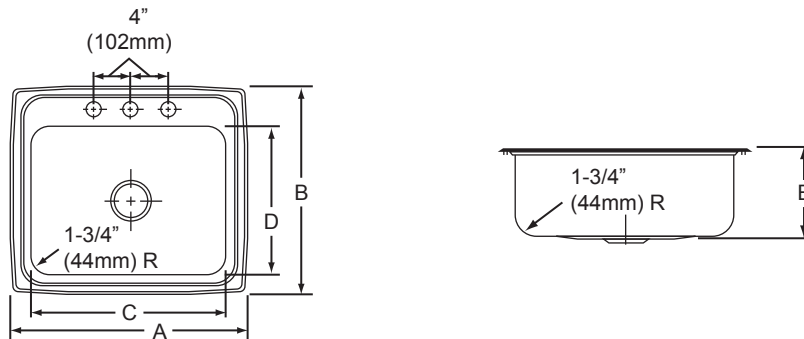

ELKAY® SPECIFICATIONS

SINK DIMENSIONS*

Model Number	Overall		Inside Bowl			Cut out in Countertop [1-1/2" (38mm) Radius Corners]		No. of 1-1/2" (38mm) Dia. Faucet Holes 4" (102mm) Center	3-1/2" Drain Opening	Minimum Cabinet Size
	L	W	L	W	D	L	W			
	A	B	C	D	E	L	W			
LRAD1316-CU	13 (330mm)	16 (406mm)	10 (254mm)	10 (254mm)	**	12-3/8 (321mm)	15-3/8 (391mm)	1, 2, MR2 or 3	Centered	18 (457mm)
LRAD1522-CU	15 (381mm)	22 (559mm)	11-1/2 (292mm)	16 (406mm)	**	14-3/8 (371mm)	21-3/8 (543mm)	1, 2, MR2 or 3	Off-Centered Rear	18 (457mm)
LRAD1722-CU	17 (432mm)	22 (559mm)	13-1/2 (343mm)	16 (406mm)	**	16-3/8 (422mm)	21-3/8 (543mm)	1, 2, MR2, 3 or OS4	Off-Centered Rear	21 (533mm)
LRAD1918-CU	19 (483mm)	18 (457mm)	16 (406mm)	11-1/2 (292mm)	**	18-3/8 (467mm)	17-3/8 (441mm)	1, 2, MR2, 3 or OS4	Off-Centered Rear	24 (610mm)
LRAD1919-CU	19-1/2 (495mm)	19 (483mm)	16 (406mm)	13-1/2 (343mm)	**	18-7/8 (479mm)	18-3/8 (467mm)	1, 2, MR2, 3 or OS4	Off-Centered Rear	24 (610mm)
LRAD2022-CU	19-1/2 (495mm)	22 (559mm)	16 (406mm)	16 (406mm)	**	18-7/8 (479mm)	21-3/8 (543mm)	1, 2, MR2, 3 or OS4	Off-Centered Rear	24 (610mm)
LRAD2219-CU	22 (559mm)	19-1/2 (495mm)	18 (457mm)	14 (356mm)	**	21-3/8 (543mm)	18-7/8 (479mm)	1, 2, MR2, 3, 4 or 5	Off-Centered Rear	27 (686mm)
LRAD2222-CU	22 (559mm)	22 (559mm)	19 (483mm)	16 (406mm)	**	21-3/8 (543mm)	21-3/8 (543mm)	1, 2, MR2, 3, 4 or 5	Off-Centered Rear	27 (686mm)
LRAD2521-CU	25 (635mm)	21-1/4 (540mm)	21 (533mm)	15-3/4 (400mm)	**	24-3/8 (619mm)	20-5/8 (524mm)	1, 2, MR2, 3, 4 or 5	Off-Centered Rear	30 (762mm)
LRAD2522-CU	25 (635mm)	22 (559mm)	21 (533mm)	15-3/4 (400mm)	**	24-3/8 (619mm)	21-3/8 (543mm)	1, 2, MR2, 3, 4 or 5	Off-Centered Rear	30 (762mm)

*Length is left to right. Width is front to back.

**Available in 4", 4-1/2", 5", 5-1/2", 6" and 6-1/2" depths. Please consult your sales representative for other depths or modifications.

DRAIN OPENING LOCATIONS