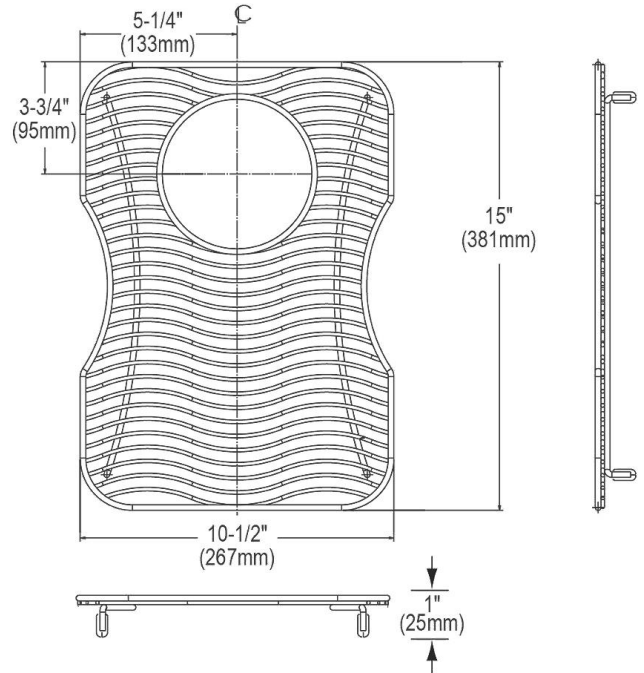

Material:	Stainless Steel
Finish:	Polished Stainless Steel
Dimensions:	10-1/2" x 15" x 1"
Fits Bowl Size(s):	11-1/2" x 16"

Special Note: For bowls with rear center drain opening.

AMERICAN PRIDE. A LIFETIME TRADITION.
Like your family, the Elkay family has values and traditions that endure. For almost a century, Elkay has been a family-owned and operated company, providing thousands of jobs that support our families and communities.

[Clean and Care Manual (PDF)](#)

[Clean and Care Manual (PDF)](#)

[Warranty (PDF)](#)