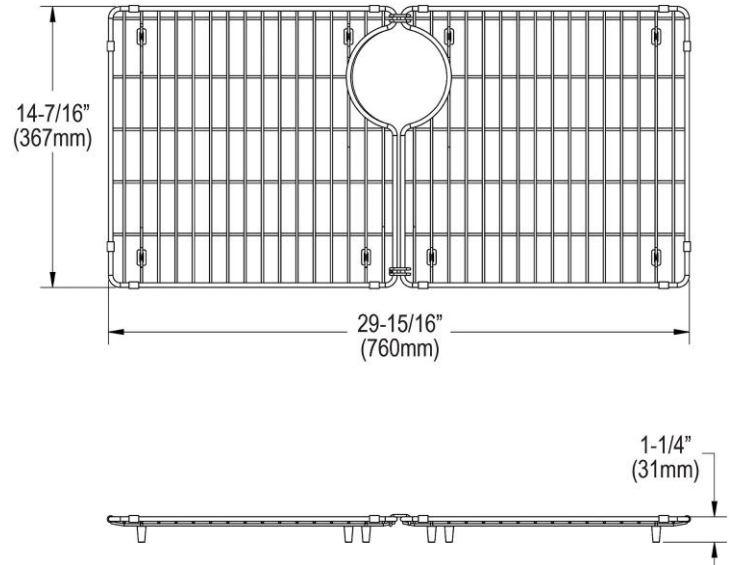

Material:	Stainless Steel
Dimensions:	14-7/16" x 29-15/16" x 1-1/4"

AMERICAN PRIDE. A LIFETIME TRADITION.
Like your family, the Elkay family has values and traditions that endure. For almost a century, Elkay has been a family-owned and operated company, providing thousands of jobs that support our families and communities.

[Clean and Care Manual (PDF)](#)

[Clean and Care Manual (PDF)](#)

[Warranty (PDF)](#)