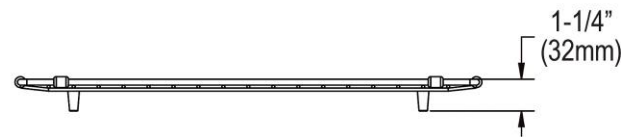

Material:	Stainless Steel
Finish:	Stainless Steel
Dimensions:	15" x 19" x 1"
Mounting Hardware:	No

AMERICAN PRIDE. A LIFETIME TRADITION.
Like your family, the Elkay family has values and traditions that endure. For almost a century, Elkay has been a family-owned and operated company, providing thousands of jobs that support our families and communities.

- [Clean and Care Manual (PDF)](#)
- [Clean and Care Manual (PDF)](#)
- [Warranty (PDF)](#)