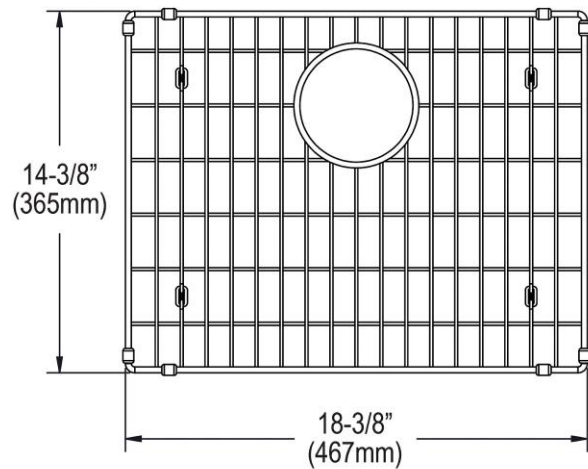

Material:	Stainless Steel
Finish:	Stainless Steel
Dimensions:	15" x 19" x 1"
Mounting Hardware:	No

AMERICAN PRIDE. A LIFETIME TRADITION.
Like your family, the Elkay family has values and traditions that endure. For almost a century, Elkay has been a family-owned and operated company, providing thousands of jobs that support our families and communities.

- [Clean and Care Manual (PDF)](#)
- [Clean and Care Manual (PDF)](#)
- [Warranty (PDF)](#)