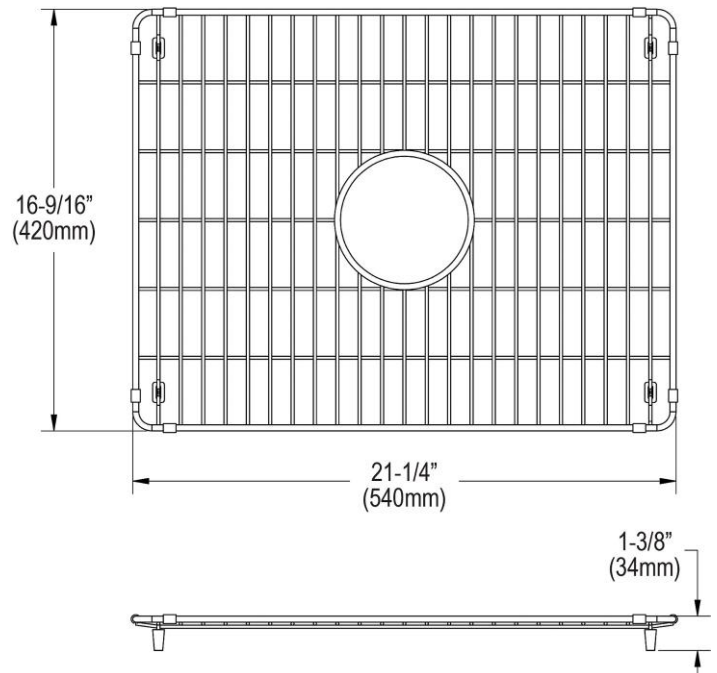

AMERICAN PRIDE. A LIFETIME TRADITION.

Like your family, the Elkay family has values and traditions that endure. For almost a century, Elkay has been a family-owned and operated company, providing thousands of jobs that support our families and communities.

[Clean and Care Manual (PDF)](#)

[Clean and Care Manual (PDF)](#)

[Warranty (PDF)](#)