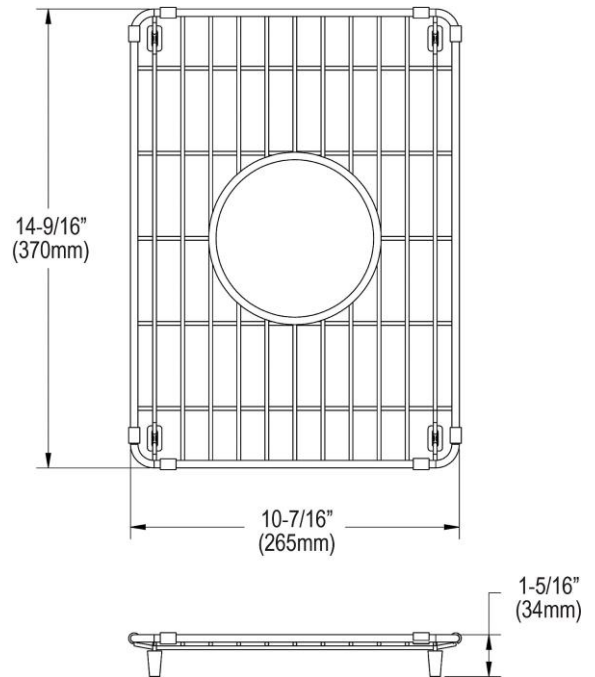

AMERICAN PRIDE. A LIFETIME TRADITION.

Like your family, the Elkay family has values and traditions that endure. For almost a century, Elkay has been a family-owned and operated company, providing thousands of jobs that support our families and communities.

[Clean and Care Manual (PDF)](#)

[Clean and Care Manual (PDF)](#)

[Warranty (PDF)](#)