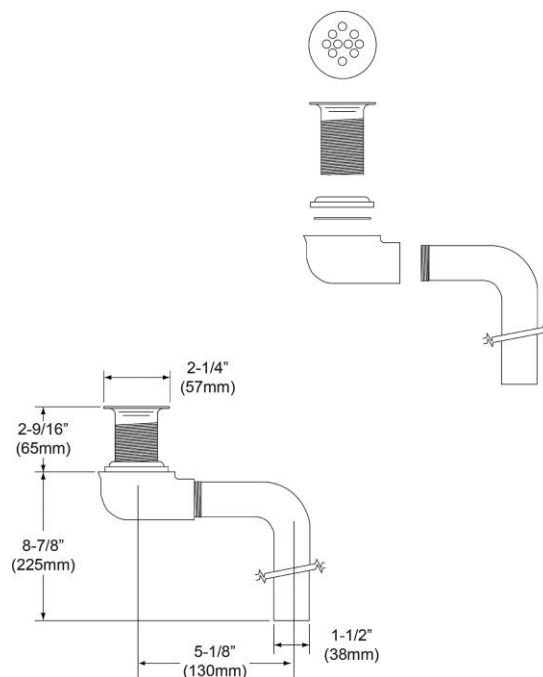

PART: _____ QTY: _____

PROJECT: _____

CONTACT: _____

DATE: _____

NOTES: _____

APPROVAL: _____

In keeping with our policy of continuing product improvement, Elkay reserves the right to change product specifications without notice. Please visit elkay.com for the most current version of Elkay product specification sheets. This specification describes an Elkay product with design, quality, and functional benefits to the user. When making a comparison of other producers' offerings, be certain these features are not overlooked.