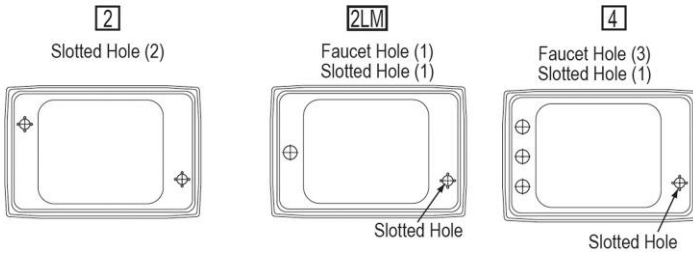

**Hole Drilling Configurations:**

1-1/2" (38mm) Diameter Faucet Holes on 4" (102mm) Centers  
1-1/8" (29mm) Diameter Slotted Hole

**Installation Profile:**

**OPTIONAL ACCESSORIES**

Sinkmate:	LKSMHSL
-----------	---------