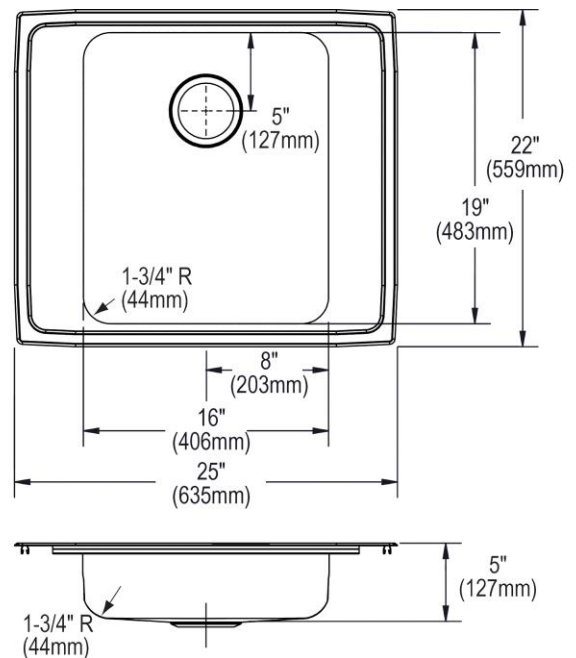

PART: _____ QTY: _____
PROJECT: _____
CONTACT: _____
DATE: _____
NOTES: _____
APPROVAL: _____

In keeping with our policy of continuing product improvement, Elkay reserves the right to change product specifications without notice. Please visit elkay.com for the most current version of Elkay product specification sheets. This specification describes an Elkay product with design, quality, and functional benefits to the user. When making a comparison of other producers' offerings, be certain these features are not overlooked.