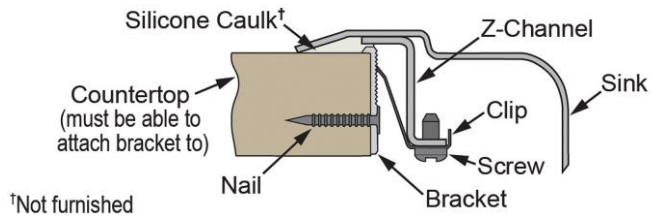

**Hole Drilling Configurations:**

1-1/2" (38mm) Diameter Faucet Holes on 4" (102mm) Centers  
1-1/8" (29mm) Diameter Slotted Hole

**Installation Profile:**

**OPTIONAL ACCESSORIES**

Sinkmate:	LKSMHSL
-----------	---------