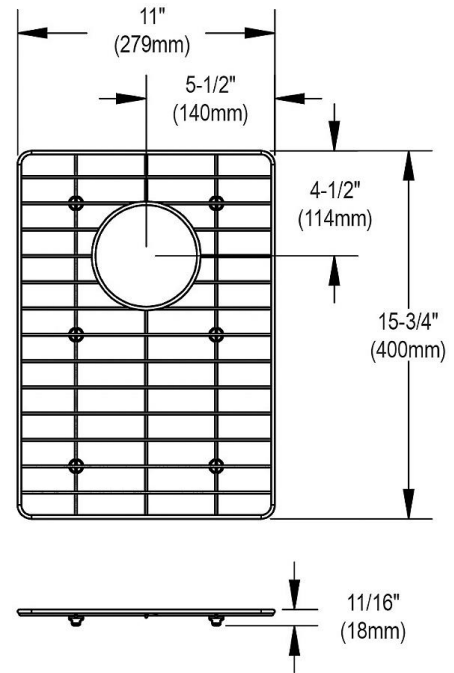

AMERICAN PRIDE. A LIFETIME TRADITION.

Like your family, the Elkay family has values and traditions that endure. For almost a century, Elkay has been a family-owned and operated company, providing thousands of jobs that support our families and communities.

[Clean and Care Manual (PDF)](#)

[Clean and Care Manual (PDF)](#)

[Installation Instructions (PDF)](#)

[Warranty (PDF)](#)