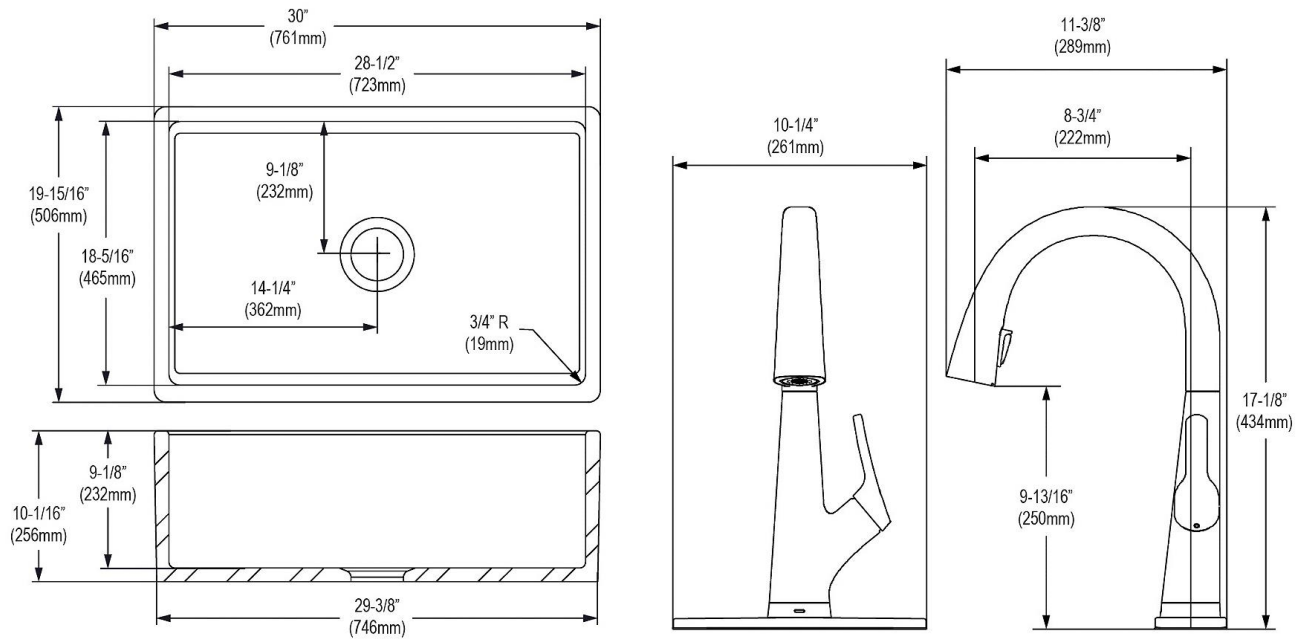

Optional Accessories		
LK99FCS	Elkay Deluxe Drain Kit with Satin Finish 3-1/2 Type 304 Stainless Steel Body for Fireclay Sinks Spec Sheet (PDF)	
ERF750	Elkay 750-gallon Residential Replacement Filter Spec Sheet (PDF)	

In keeping with our policy of continuing product improvement, Elkay reserves the right to change product specifications without notice. Please visit elkay.com for the most current version of Elkay product specification sheets. This specification describes an Elkay product with design, quality, and functional benefits to the user. When making a comparison of other producers' offerings, be certain these features are not overlooked.