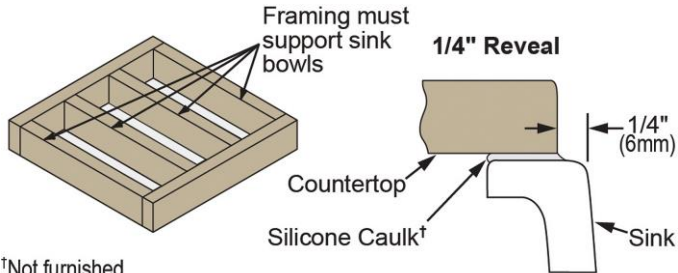

Installation Profile:

†Not furnished
Designed to affix to the underside of any solid surface countertop.

[Clean and Care Manual (PDF)](#)
[Installation Instructions (PDF) - 100003608](#)
[Warranty (PDF)](#)

PART: _____ QTY: _____
PROJECT: _____
CONTACT: _____
DATE: _____
NOTES: _____
APPROVAL: _____

In keeping with our policy of continuing product improvement, Elkay reserves the right to change product specifications without notice. Please visit elkay.com for the most current version of Elkay product specification sheets. This specification describes an Elkay product with design, quality, and functional benefits to the user. When making a comparison of other producers' offerings, be certain these features are not overlooked.